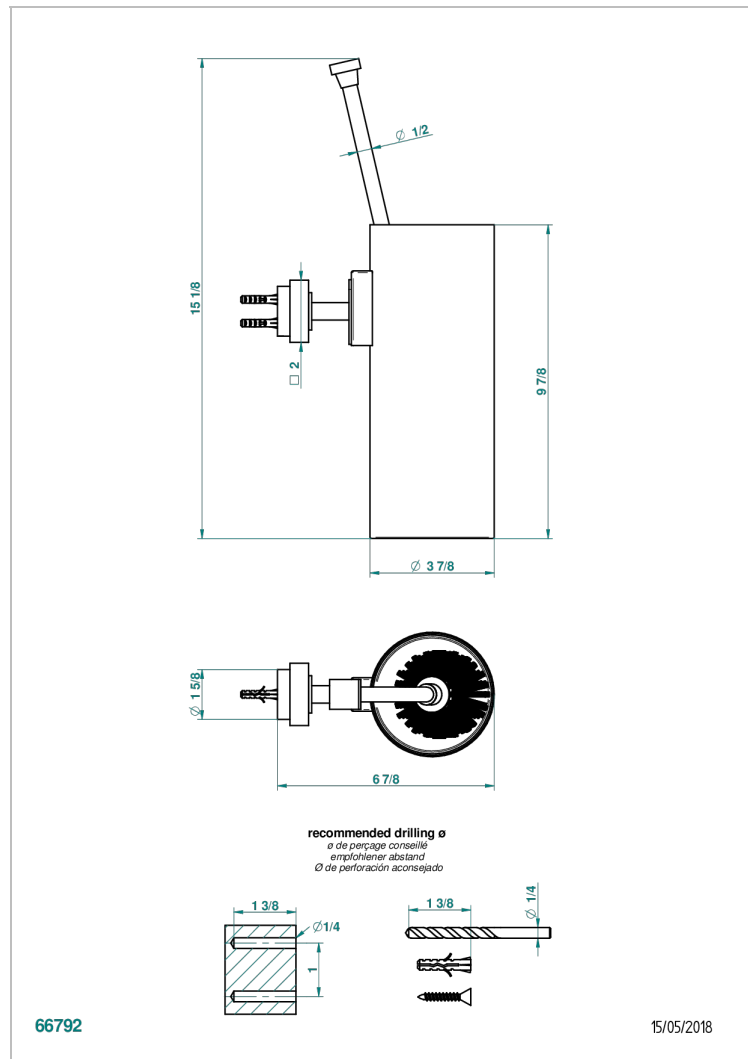

MONTAIGNE GRAND ANTIQUE MARBLE

G3R-4720

Wall mounted toilet brush holder

CHARACTERISTIC

- Montaigne Grand Antique marble
- Wall mounted toilet brush holder

AVAILABLE FINITIONS

Black ceram - D30
Blush PVD - H62
Brass color PVD - H49
Brown bronze color PVD - F33
Chrome polished - A02
Chrome polished / gold polished - G02