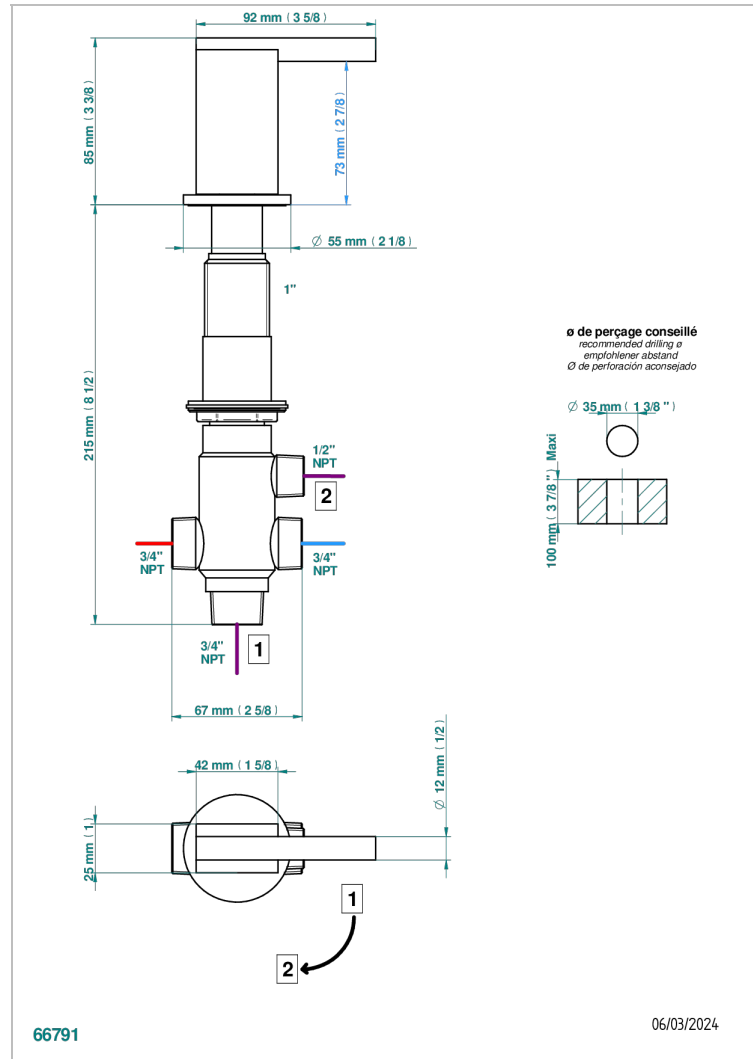

# MONTAIGNE VENUS WHITE MARBLE WITH LEVER HANDLES

G3W-504VGUS

2-function deck diverter with trim

## CHARACTERISTIC

- Montaigne Vénus white marble with lever handles
- 2-function deck diverter with trim