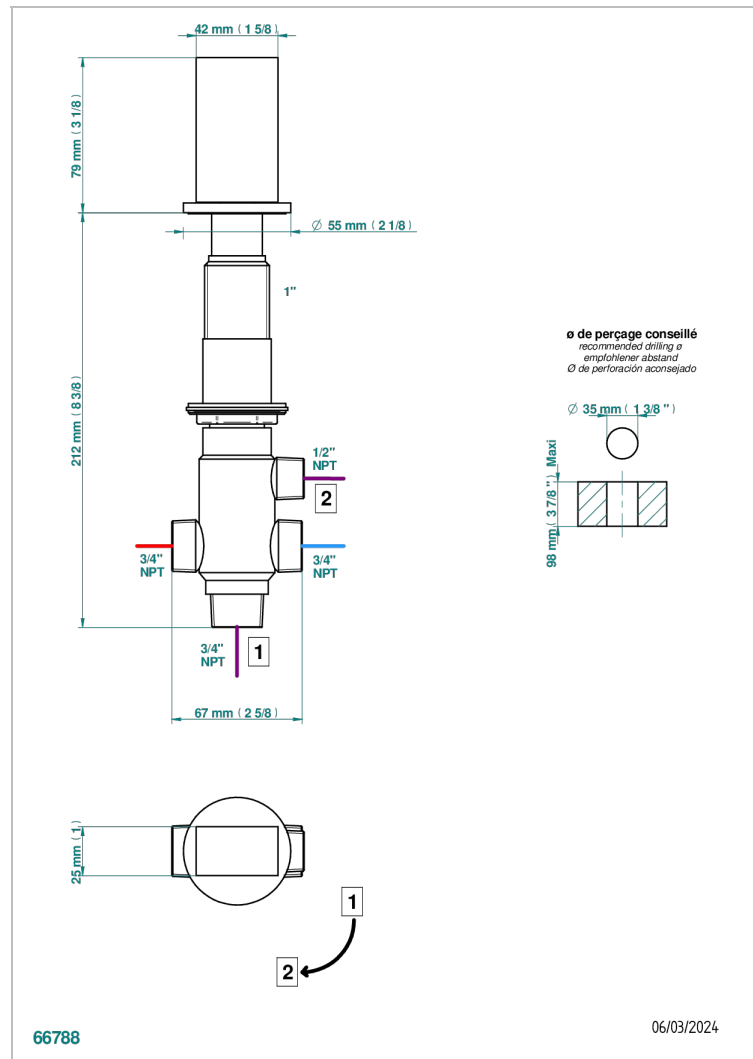

# MONTAIGNE VENUS WHITE MARBLE

G3V-504VGUS

2-function deck diverter with trim

## CHARACTERISTIC

- Montaigne Vénus white marble
- 2-function deck diverter with trim