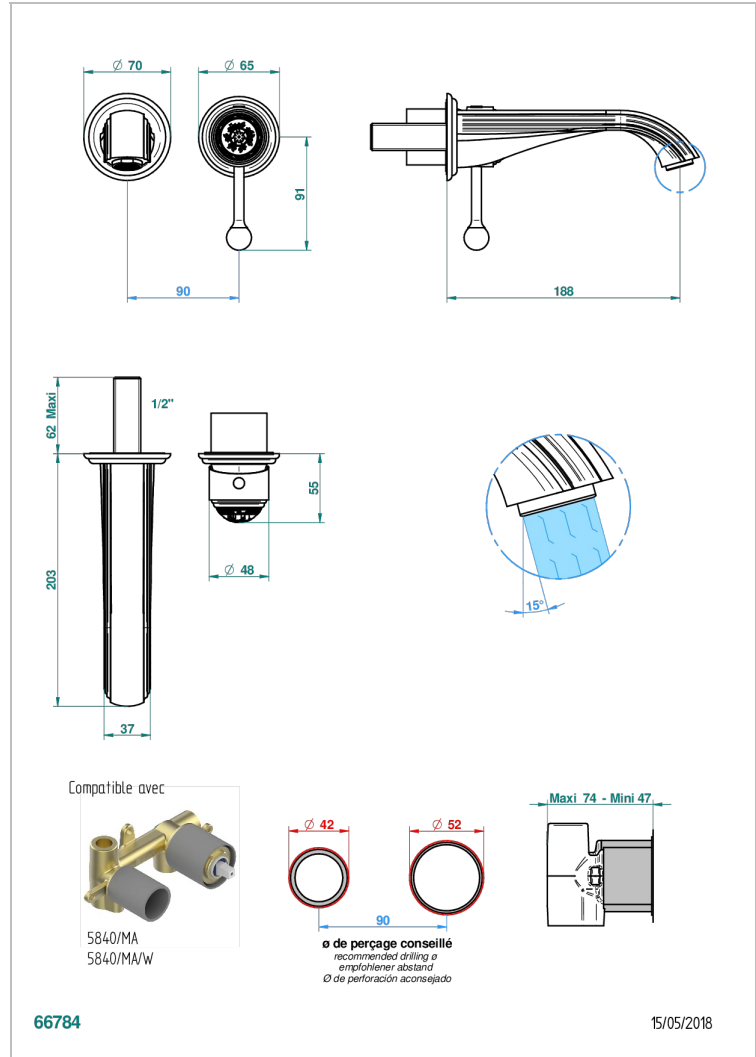

MARQUISE DECORACION EN PLATINO

A7G-6541B

Trim only for Built-in basin mixer with spout (two x 1/2" inlets and one 1/2" outlet), without waste

CARACTERÍSTICAS

- Marquise decoración en platino
- Trim only for Built-in basin mixer with spout (two x 1/2" inlets and one 1/2" outlet), without waste

PRODUCTOS RELACIONADOS

- Ref. G00-5840/MAUS Rough parts for concealed wall-mounted mixer with 1/2" outlet

ACABADOS DISPONIBLES

Bronce claro - D01
Cerámica negra mate - D30
Cobre viejo mate - H07
Cromo - A02
Cromo / dorado - G02
Cromo mate - C02