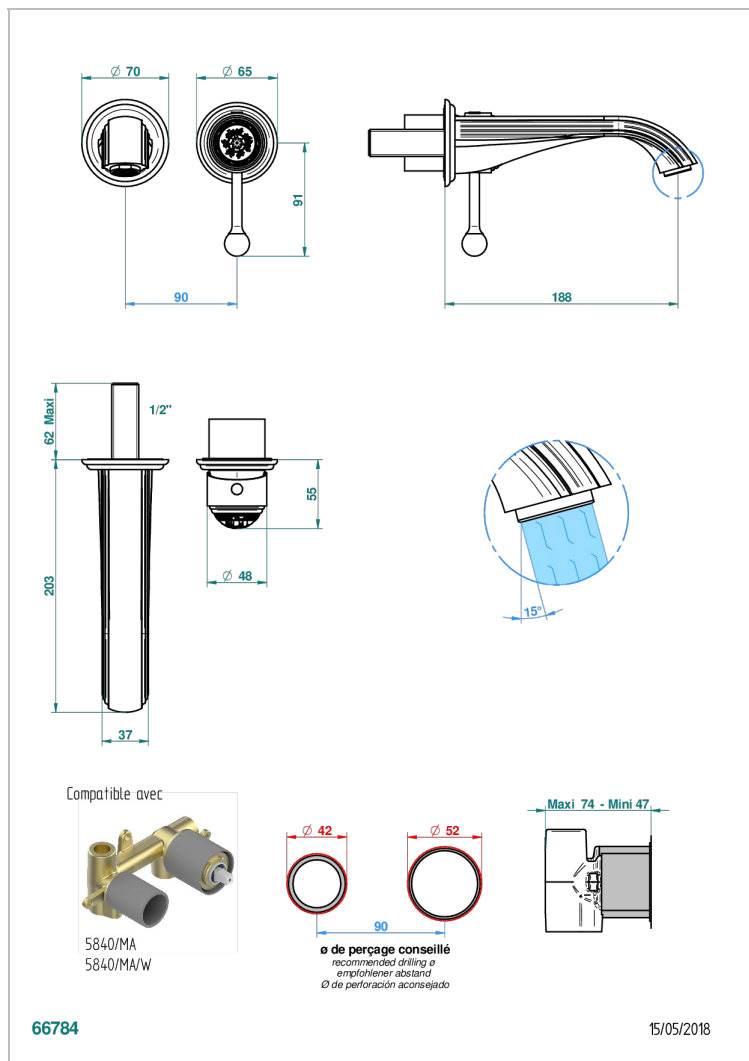

# MARQUISE PLATINUM DECOR

A7G-6541B

Trim only for Built-in basin mixer with spout (two x 1/2" inlets and one 1/2" outlet), without waste

## CHARACTERISTIC

- Marquise platinum decor
- Trim only for Built-in basin mixer with spout (two x 1/2" inlets and one 1/2" outlet), without waste

## RELATED SKU'S

- Ref. G00-5840/MA/W Rough parts for concealed wall-mounted mixer with 1/2" outlet, for WC douche - WRAS approved