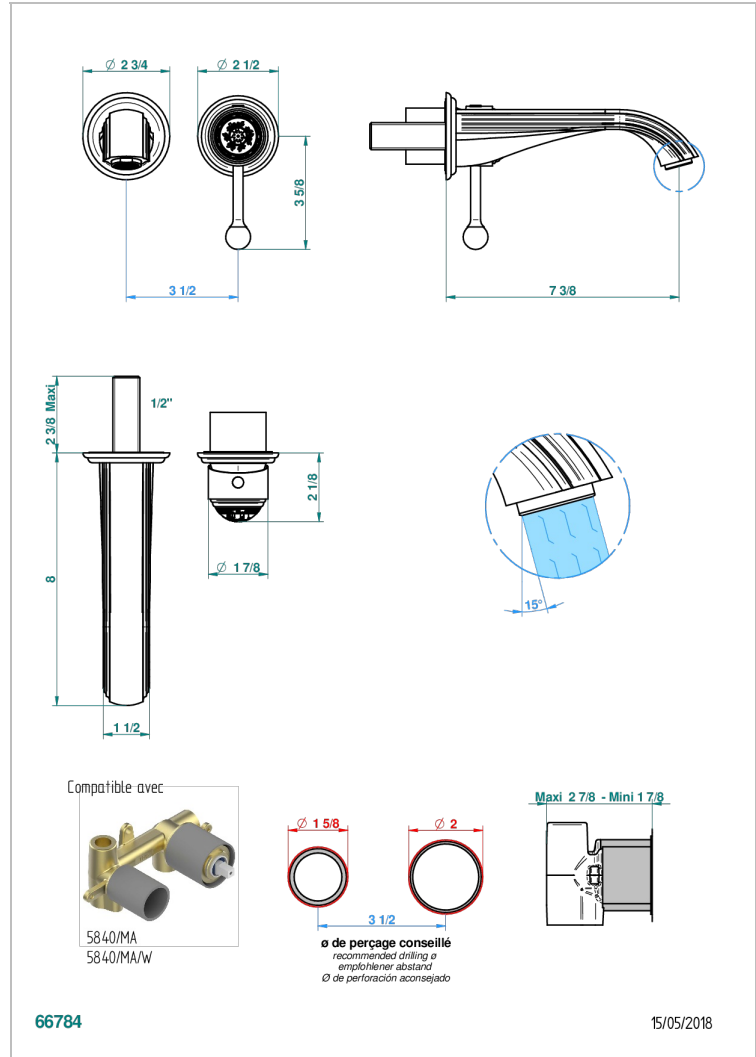

MARQUISE PLATINUM DECOR

A7G-6541B

Trim only for Built-in basin mixer with spout (two x 1/2" inlets and one 1/2" outlet), without waste

CHARACTERISTIC

- Marquise platinum decor
- Trim only for Built-in basin mixer with spout (two x 1/2" inlets and one 1/2" outlet), without waste

RELATED SKU'S

- Ref. G00-5840/MA/W Rough parts for concealed wall-mounted mixer with 1/2" outlet, for WC douche - WRAS approved

AVAILABLE FINITIONS

Antique nickel - H28
Black ceram - D30
Blush PVD - H62
Brass color PVD - H49
Brown bronze color PVD - F33
Gold color PVD - H52

Nickel color PVD - H55
Polished chrome (color finish) - A02
Polished chrome / Polished gold (color finish) - G02
Polished gold (color finish) - F01
Polished nickel - B01
Soft gold - F30

Soft matt gold - F31
Umber PVD - H66
Varnished matt antique red copper (color finish) - H07