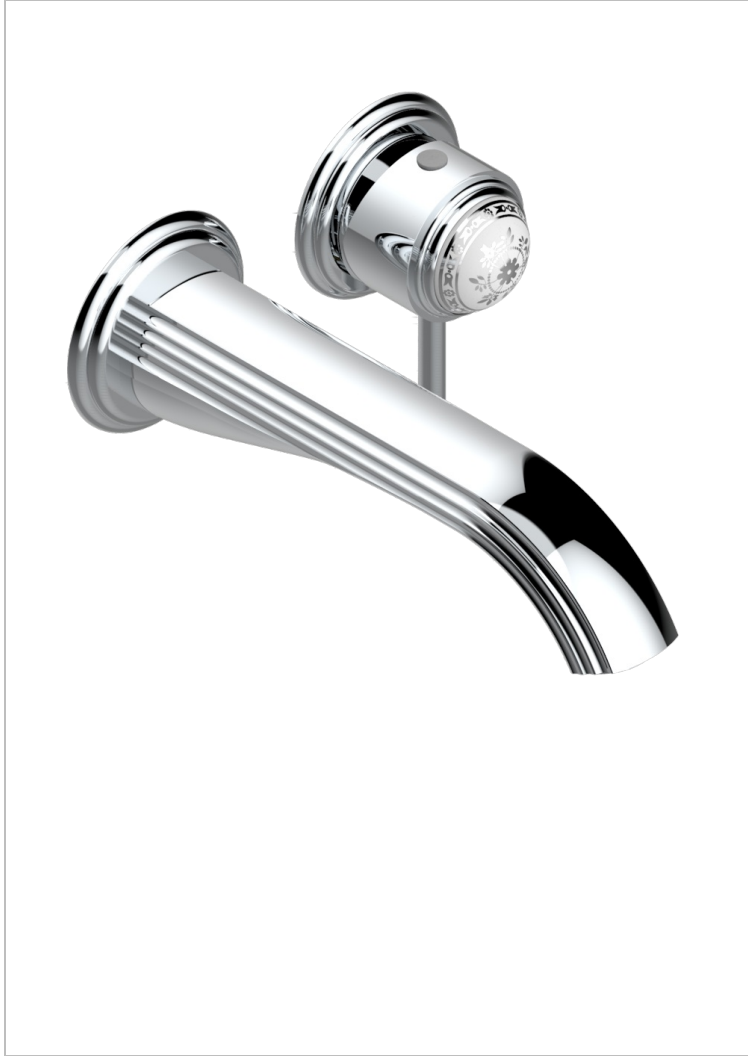

MARQUISE PLATINUM DECOR

A7G-6541B

THG
PARIS

Trim only for Built-in basin mixer with spout (two x 1/2" inlets and one 1/2" outlet), without waste

CHARACTERISTIC

- Marquise platinum decor
- Trim only for Built-in basin mixer with spout (two x 1/2" inlets and one 1/2" outlet), without waste

RELATED SKU'S

- Ref. G00-5840/MA Rough parts for concealed wall-mounted mixer with 1/2" outlet

AVAILABLE FINITIONS

Antique nickel - H28
Black ceram - D30
Blush PVD - H62
Brass color PVD - H49
Brown bronze color PVD - F33
Gold color PVD - H52

Graphite PVD - H64
Lacquered light bronze - D01
Matt Umber PVD - H67
Matt blush PVD - H60
Matt brass color PVD - H50
Matt brown bronze color PVD - F34

Matt chrome - C02
Matt gold - F07
Matt gold color PVD - H53
Matt graphite PVD - H65
Matt nickel (color finish) - C01
Matt nickel color PVD - H56

Nickel color PVD - H55
Polished chrome (color finish) - A02
Polished chrome / Polished gold (color finish) - G02
Polished gold (color finish) - F01
Polished nickel - B01
Soft gold - F30

Soft matt gold - F31
Umber PVD - H66
Varnished matt antique red copper (color finish) - H07