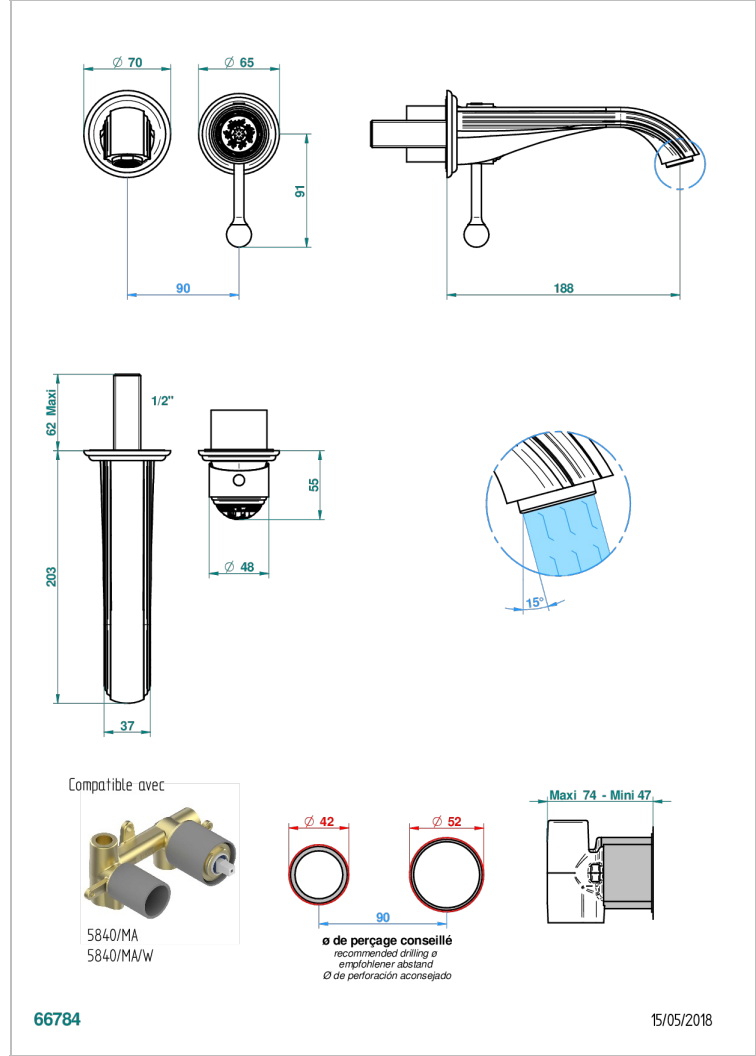

MARQUISE PLATINUM DECOR

A7G-6541B

THG
PARIS

Trim only for Built-in basin mixer with spout (two x 1/2" inlets and one 1/2" outlet), without waste

CHARACTERISTIC

- Marquise platinum decor
- Trim only for Built-in basin mixer with spout (two x 1/2" inlets and one 1/2" outlet), without waste

RELATED SKU'S

- Ref. G00-5840/MA Rough parts for concealed wall-mounted mixer with 1/2" outlet

AVAILABLE FINITIONS

Antique nickel - H28
Black ceram - D30
Blush PVD - H62
Brass color PVD - H49
Brown bronze color PVD - F33
Gold color PVD - H52

Nickel color PVD - H55
Polished chrome (color finish) - A02
Polished chrome / Polished gold (color finish) - G02
Polished gold (color finish) - F01
Polished nickel - B01
Soft gold - F30

Soft matt gold - F31
Umber PVD - H66
Varnished matt antique red copper (color finish) - H07