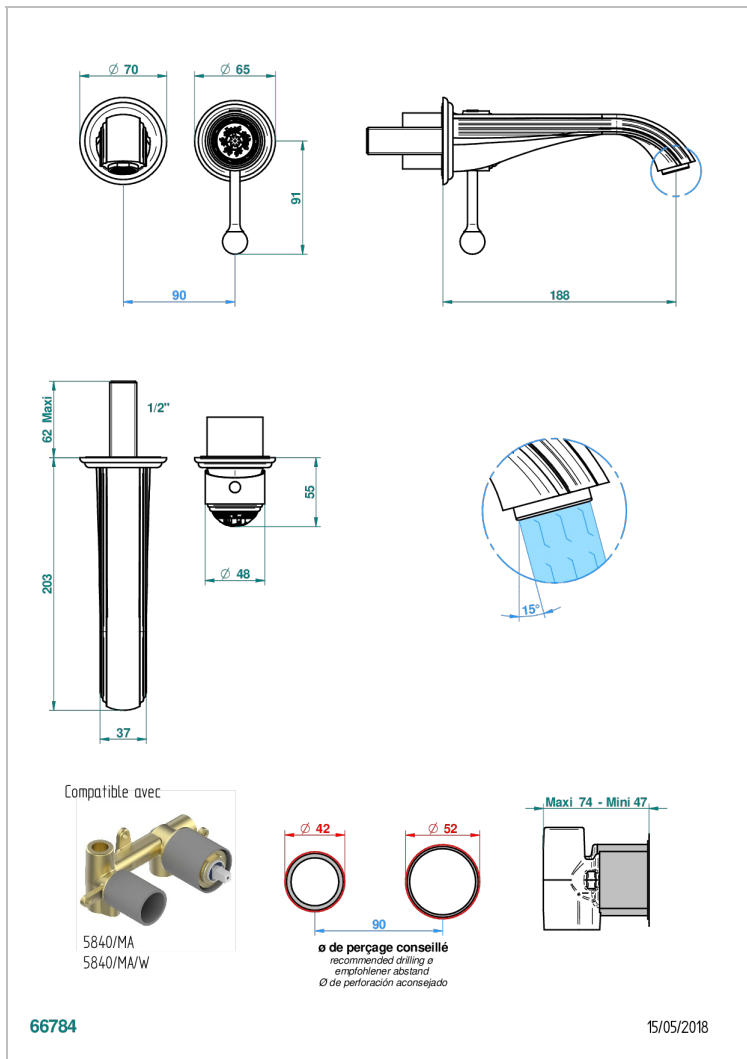

# MARQUISE DECORACION EN PLATINO

A7G-6541B

Trim only for Built-in basin mixer with spout (two x 1/2" inlets and one 1/2" outlet), without waste

## CARACTERÍSTICAS

- Marquise decoración en platino
- Trim only for Built-in basin mixer with spout (two x 1/2" inlets and one 1/2" outlet), without waste

## PRODUCTOS RELACIONADOS

- Ref. G00-5840/MA Parte empotrada para mezclador mural con salida hembra 1/2