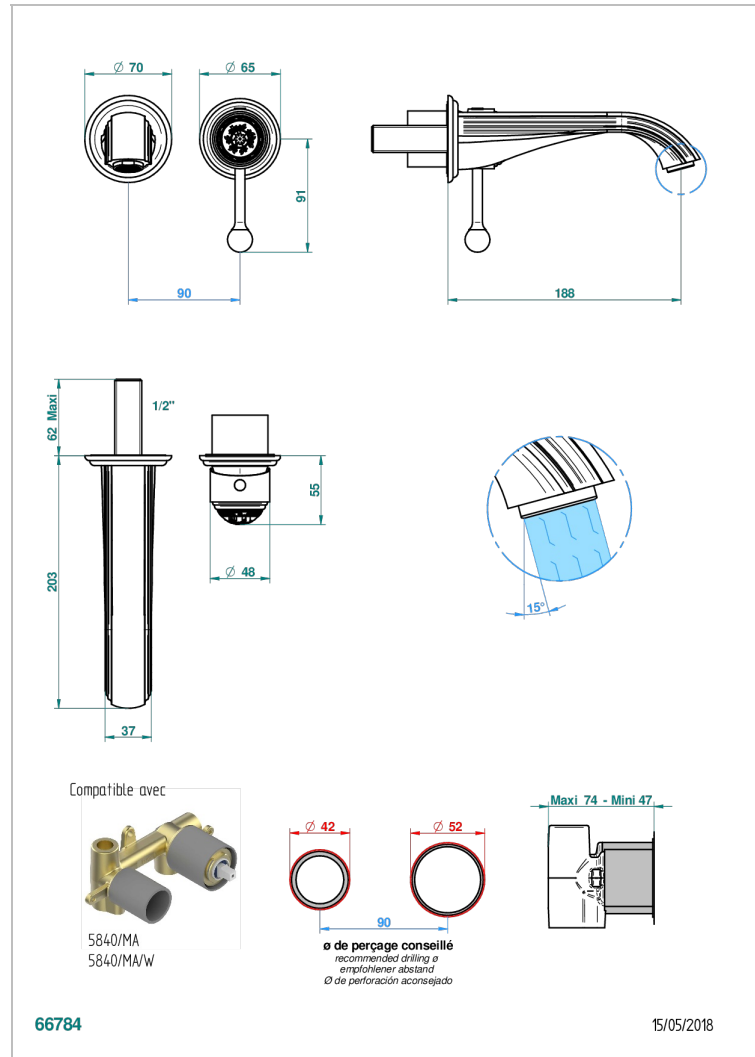

# MARQUISE PLATINUM DECOR

A7G-6541B

THG  
PARIS

Trim only for Built-in basin mixer with spout (two x 1/2" inlets and one 1/2" outlet), without waste

## CHARACTERISTIC

- Marquise platinum decor
- Trim only for Built-in basin mixer with spout (two x 1/2" inlets and one 1/2" outlet), without waste

## RELATED SKU'S

- Ref. G00-5840/MA Rough parts for concealed wall-mounted mixer with 1/2" outlet