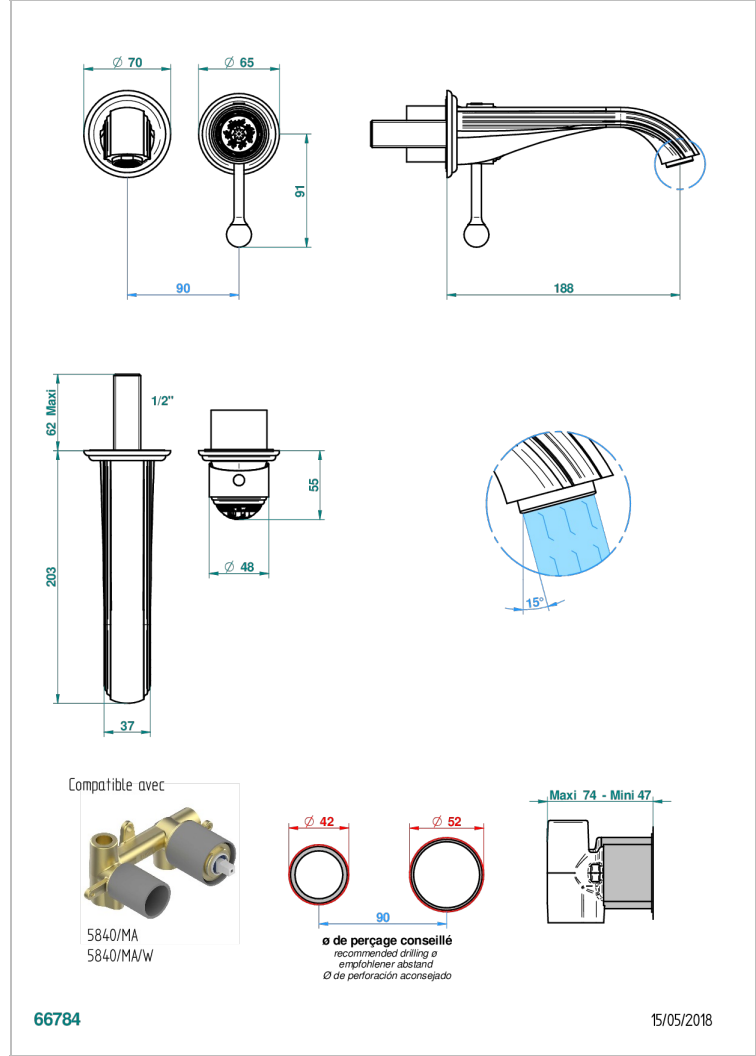

MARQUISE PLATINUM DECOR

A7G-6541B

THG[®]
PARIS

Trim only for Built-in basin mixer with spout (two x 1/2" inlets and one 1/2" outlet), without waste

特色

- Marquise platinum decor
- Trim only for Built-in basin mixer with spout (two x 1/2" inlets and one 1/2" outlet), without waste

相关的SKU

- Ref. G00-5840/MA 卫浴套装, 含: 入墙式弯管出水管, 1米25强化软管, 触控式花洒和托勾, 美国标准

可选饰面

Black ceram - D30
Blush PVD - H62
Graphite PVD - H64
Matt Umber PVD - H67
Matt blush PVD - H60
Matt graphite PVD - H65

PVD哑光棕铜 - F34
PVD哑光金 - H53
PVD哑光铜 - H50
PVD哑光镍 - H56
PVD抛光铜 - H49
PVD棕铜 - F33