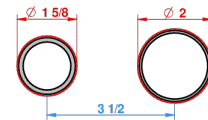

MARQUISE DECORACION EN PLATINO

A7G-6541B

THG®
PARIS

Trim only for Built-in basin mixer with spout (two x 1/2" inlets and one 1/2" outlet), without waste

66784

15/05/2018

CARACTERÍSTICAS

- Marquise decoración en platino
- Trim only for Built-in basin mixer with spout (two x 1/2" inlets and one 1/2" outlet), without waste

PRODUCTOS RELACIONADOS

- Ref. G00-5840/MA Parte empotrada para mezclador mural con salida hembra 1/2"

ACABADOS DISPONIBLES

Bronce claro - D01
Cerámica negra mate - D30
Cobre viejo mate - H07
Cromo - A02
Cromo / dorado - G02
Cromo mate - C02

Dorado - F01
Dorado mate - F07
Dorado pálido - F30
Dorado pálido mate (sin barniz) - F31
Níquel - B01
Níquel mate - C01

Níquel viejo - H28
Pvd blush - H62
Pvd blush mate - H60
Pvd color latón - H49
Pvd color latón mate - H50
Pvd color níquel - H55

Pvd color níquel mate - H56
Pvd color oro - H52
Pvd color oro mate - H53
Pvd grafito - H64
Pvd grafito mate - H65
Pvd marrón bronce - F33

Pvd marrón bronce mate - F34
Pvd umber - H66
Pvd umber mate - H67