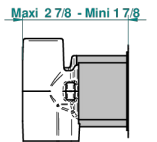

MARQUISE DECORACION EN PLATINO

A7G-6541B

THG®
PARIS

Trim only for Built-in basin mixer with spout (two x 1/2" inlets and one 1/2" outlet), without waste

66784

15/05/2018

CARACTERÍSTICAS

- Marquise decoración en platino
- Trim only for Built-in basin mixer with spout (two x 1/2" inlets and one 1/2" outlet), without waste

PRODUCTOS RELACIONADOS

- Ref. G00-5840/MA Parte empotrada para mezclador mural con salida hembra 1/2"

ACABADOS DISPONIBLES

Bronce claro - D01
Cerámica negra mate - D30
Cobre viejo mate - H07
Cromo - A02
Cromo / dorado - G02
Cromo mate - C02

Dorado - F01
Dorado mate - F07
Dorado pálido - F30
Dorado pálido mate (sin barniz) - F31
Níquel - B01
Níquel mate - C01

Níquel viejo - H28
Pvd blush - H62
Pvd blush mate - H60
Pvd color latón - H49
Pvd color latón mate - H50
Pvd color níquel - H55

Pvd color níquel mate - H56
Pvd color oro - H52
Pvd color oro mate - H53
Pvd grafito - H64
Pvd grafito mate - H65
Pvd marrón bronce - F33

Pvd marrón bronce mate - F34
Pvd umber - H66
Pvd umber mate - H67