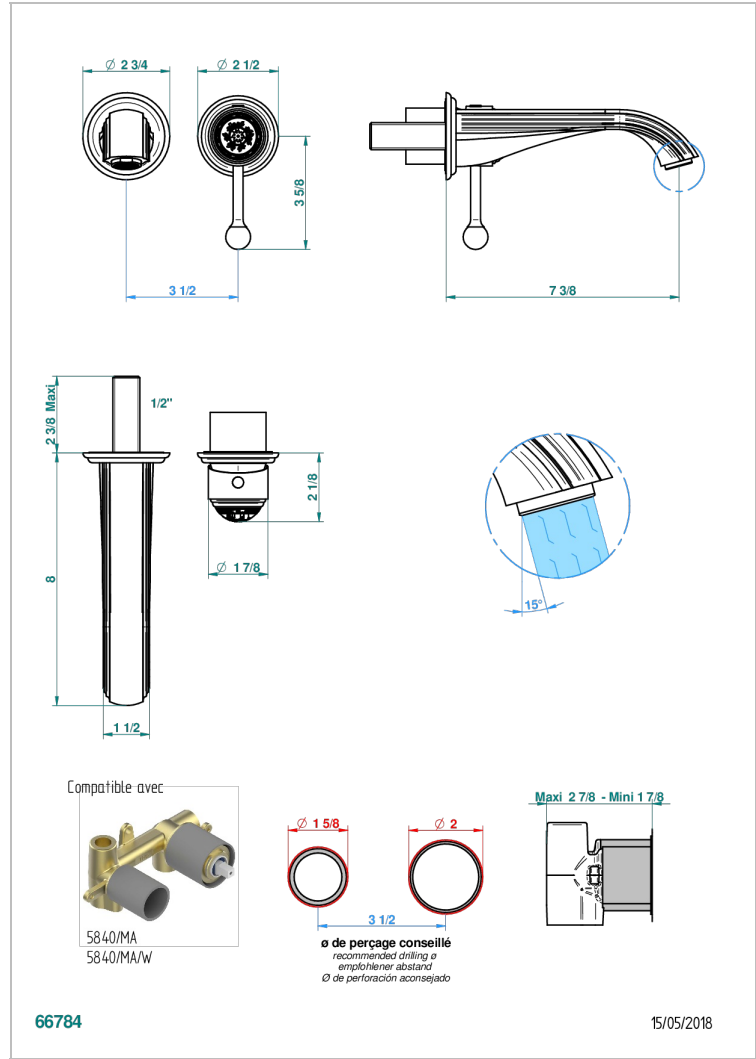

MARQUISE PLATINUM DECOR

A7G-6541B

THG[®]
PARIS

Trim only for Built-in basin mixer with spout (two x 1/2" inlets and one 1/2" outlet), without waste

CHARACTERISTIC

- Marquise platinum decor
- Trim only for Built-in basin mixer with spout (two x 1/2" inlets and one 1/2" outlet), without waste

RELATED SKU'S

- Ref. G00-5840/MA Rough parts for concealed wall-mounted mixer with 1/2" outlet

AVAILABLE FINITIONS

Antique nickel - H28
Black ceram - D30
Blush PVD - H62
Brass color PVD - H49
Brown bronze color PVD - F33
Gold color PVD - H52

Nickel color PVD - H55
Polished chrome (color finish) - A02
Polished chrome / Polished gold (color finish) - G02
Polished gold (color finish) - F01
Polished nickel - B01
Soft gold - F30

Soft matt gold - F31
Umber PVD - H66
Varnished matt antique red copper (color finish) - H07