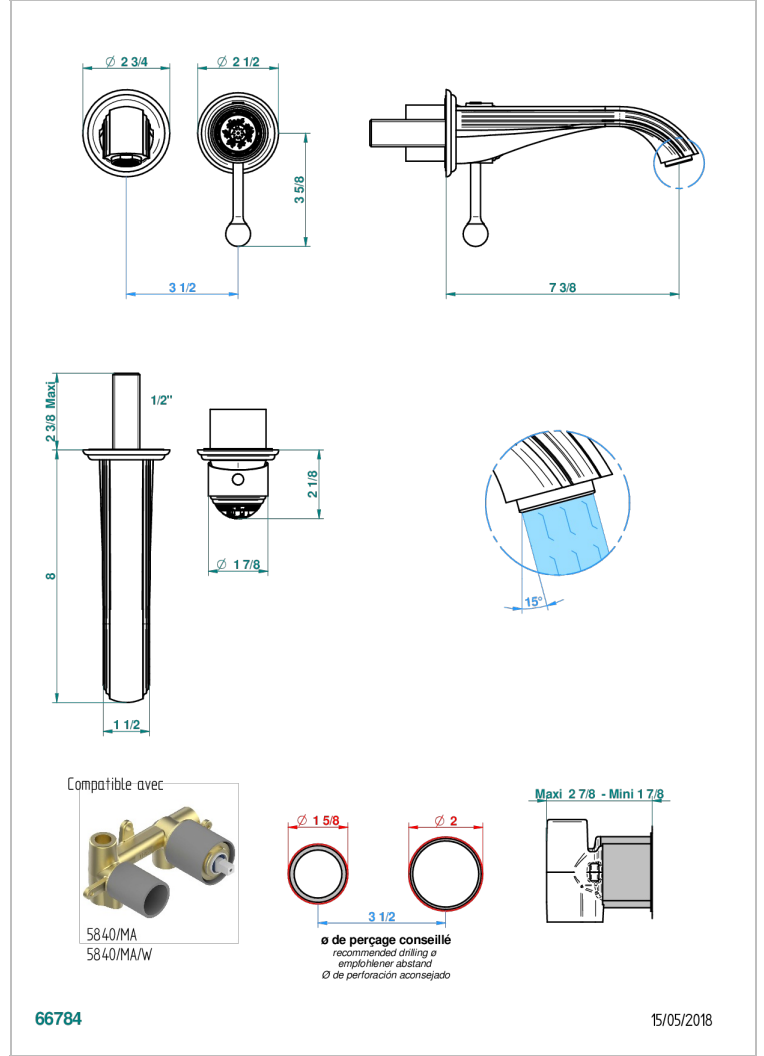

# MARQUISE PLATINUM DECOR

A7G-6541B

Trim only for Built-in basin mixer with spout (two x 1/2" inlets and one 1/2" outlet), without waste

## 特色

- Marquise platinum decor
- Trim only for Built-in basin mixer with spout (two x 1/2" inlets and one 1/2" outlet), without waste

## 相关的SKU

- Ref. G00-5840/MA 卫浴套装, 含: 入墙式弯管出水管, 1米25强化软管, 触控式花洒和托勾, 美国标准