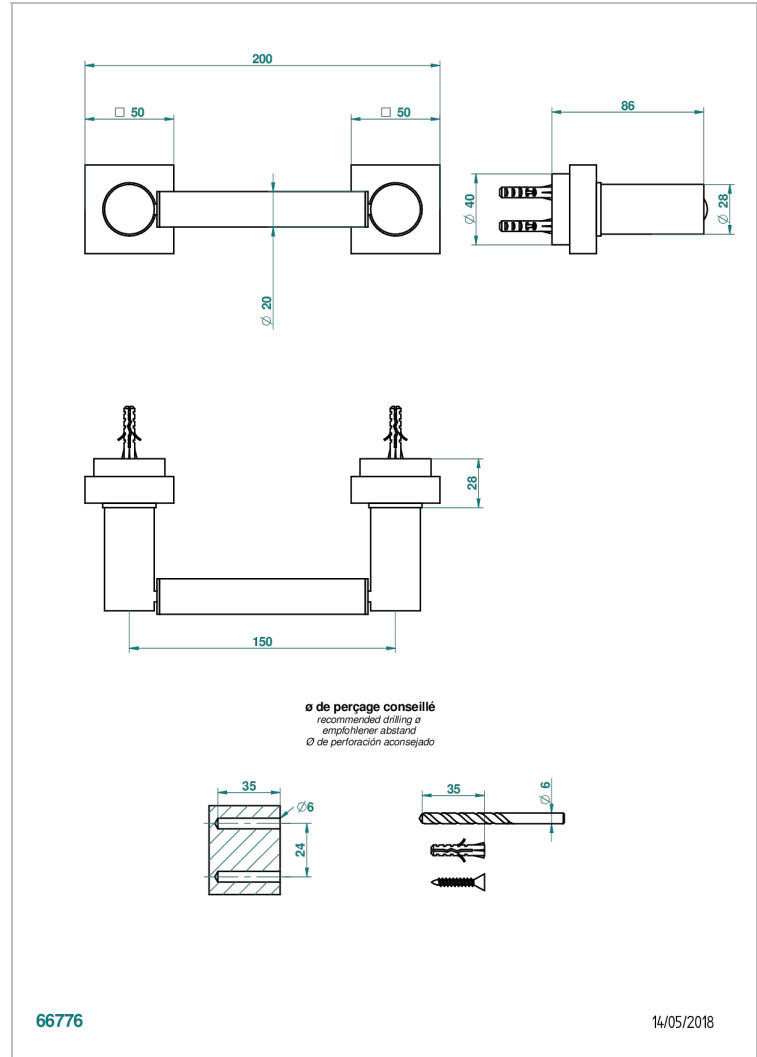

MONTAIGNE VENUS WHITE MARBLE WITH LEVER HANDLES

G3W-543M

Paper roll holder

CHARACTERISTIC

- Montaigne Vénus white marble with lever handles
- Paper roll holder

AVAILABLE FINITIONS

Black ceram - D30
Blush PVD - H62
Brass color PVD - H49
Brown bronze color PVD - F33
Chrome polished - A02
Chrome polished / gold polished - G02