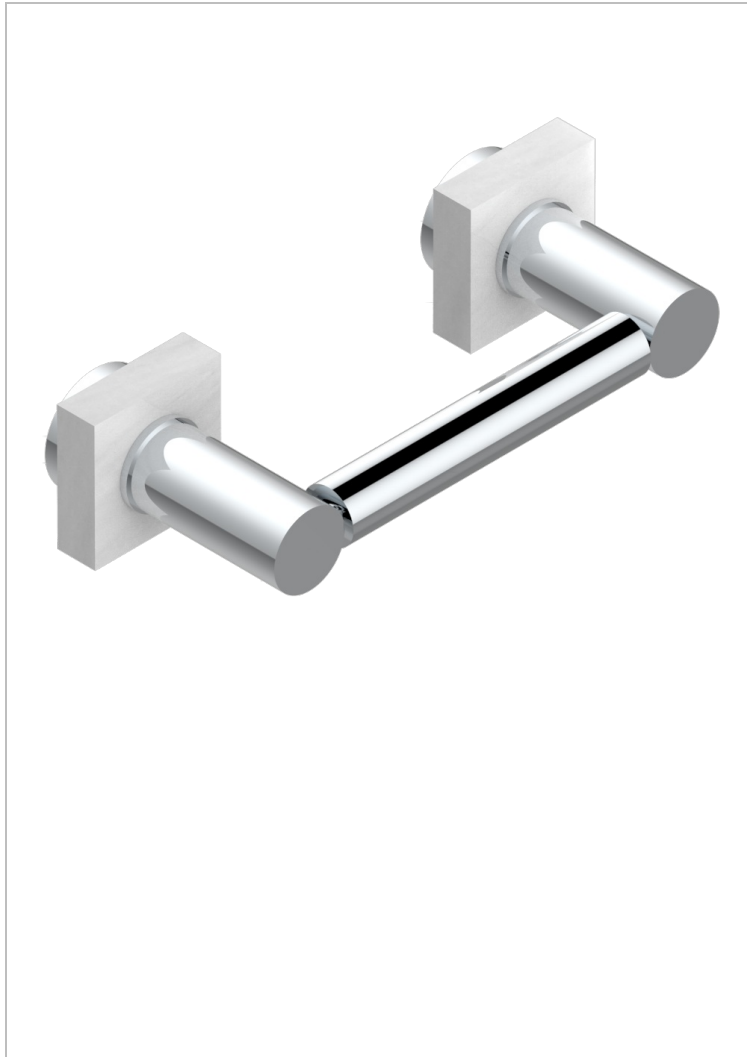

MONTAIGNE VENUS WHITE MARBLE WITH LEVER HANDLES

G3W-543M

Paper roll holder

CHARACTERISTIC

- Montaigne Vénus white marble with lever handles
- Paper roll holder

AVAILABLE FINITIONS

Black ceram - D30
Blush PVD - H62
Brass color PVD - H49
Brown bronze color PVD - F33
Chrome polished - A02
Chrome polished / gold polished - G02

Copper antique matt, coated - H07
Gold color PVD - H52
Gold mat - F07
Gold polished - F01
Graphite PVD - H64
Light coated bronze - D01

Matt Umber PVD - H67
Matt blush PVD - H60
Matt brass color PVD - H50
Matt brown bronze color PVD - F34
Matt chrome (American satin) - C02
Matt gold color PVD - H53

Matt graphite PVD - H65
Matt nickel (American satin) - C01
Matt nickel color PVD - H56
Nickel antique / Sovereign - H28
Nickel color PVD - H55
Nickel polished - B01

Soft gold - F30
Soft matt gold - F31
Umber PVD - H66