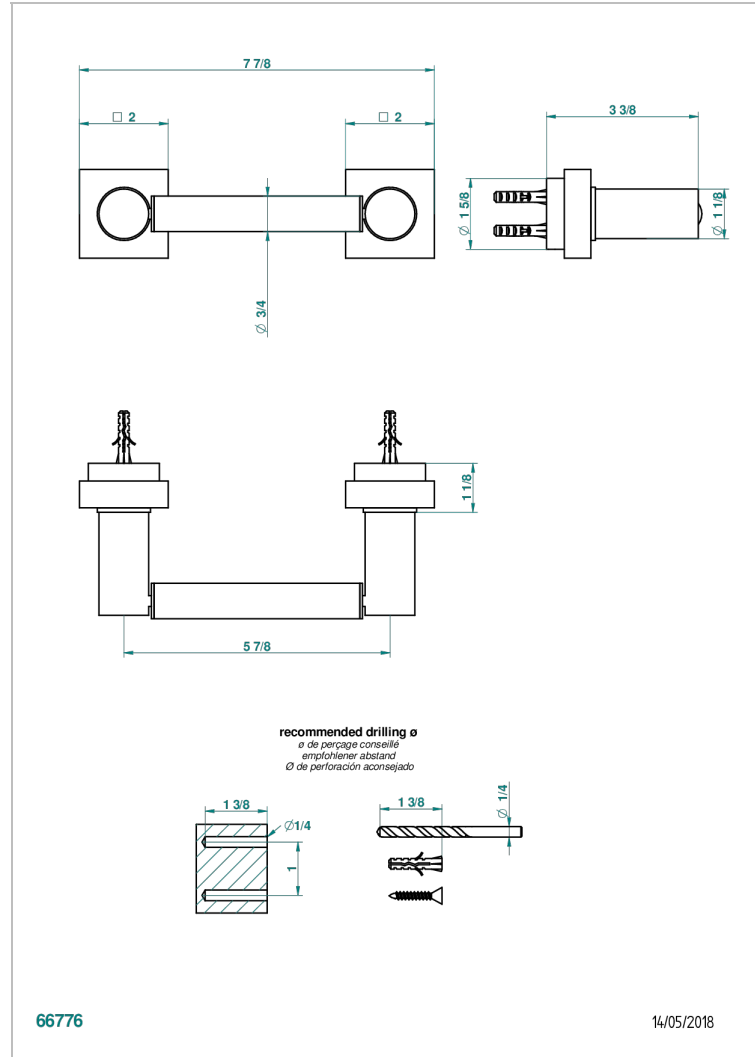

# MONTAIGNE VENUS WHITE MARBLE WITH LEVER HANDLES

G3W-543M

Paper roll holder

## CHARACTERISTIC

- Montaigne Vénus white marble with lever handles
- Paper roll holder