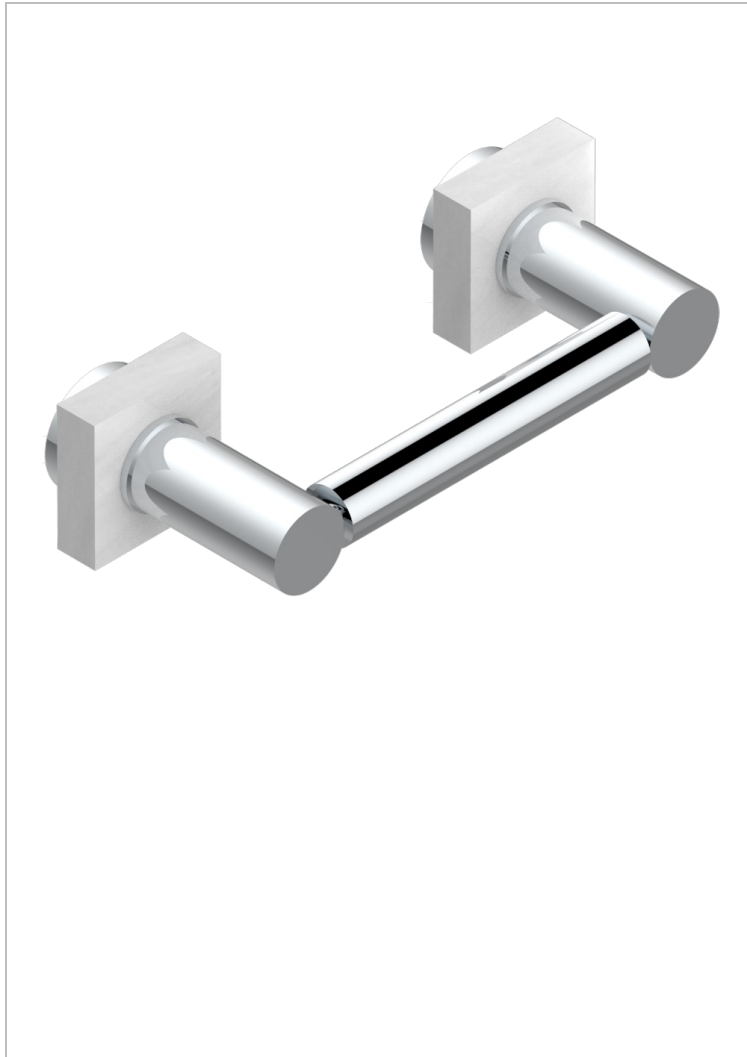

# MONTAIGNE VENUS WHITE MARBLE WITH LEVER HANDLES

G3W-543M

Paper roll holder

## CHARACTERISTIC

- Montaigne Vénus white marble with lever handles
- Paper roll holder

## AVAILABLE FINITIONS

Black ceram - D30  
 Blush PVD - H62  
 Brass color PVD - H49  
 Brown bronze color PVD - F33  
 Chrome polished - A02  
 Chrome polished / gold polished - G02

Copper antique matt, coated - H07  
 Gold color PVD - H52  
 Gold mat - F07  
 Gold polished - F01  
 Graphite PVD - H64  
 Light coated bronze - D01