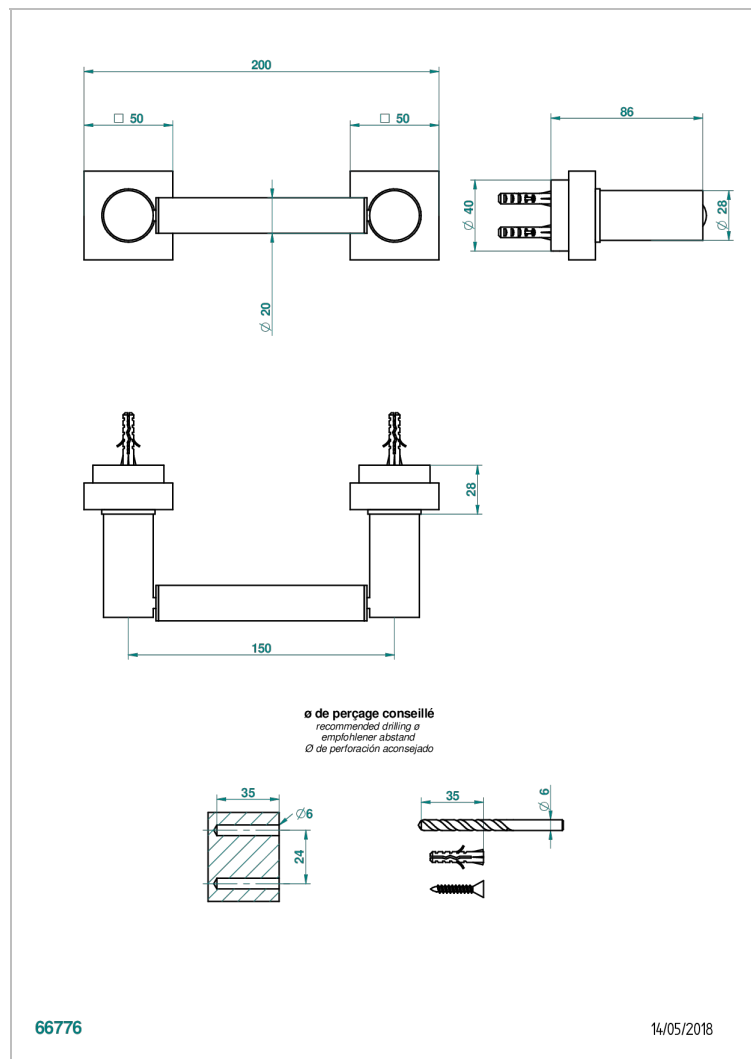

MONTAIGNE VENUS WHITE MARBLE

G3V-543M

Paper roll holder

CHARACTERISTIC

- Montaigne Vénus white marble
- Paper roll holder

AVAILABLE FINITIONS

Black ceram - D30
Blush PVD - H62
Brass color PVD - H49
Brown bronze color PVD - F33
Chrome polished - A02
Chrome polished / gold polished - G02