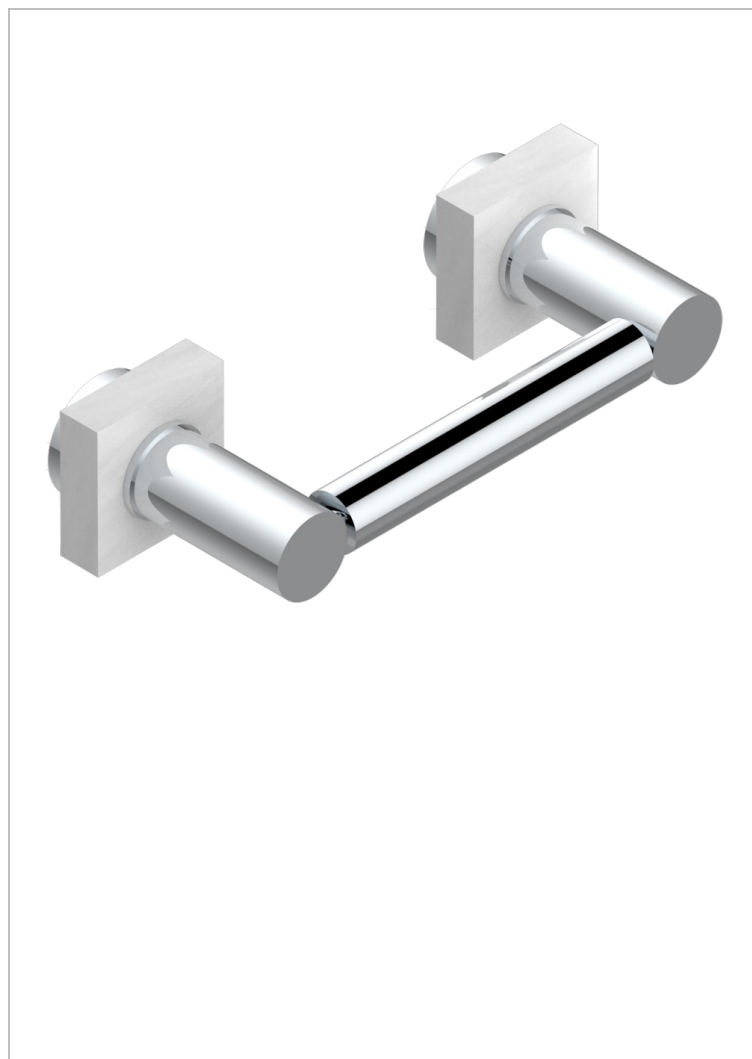

MONTAIGNE VENUS WHITE MARBLE

G3V-543M

Paper roll holder

CHARACTERISTIC

- Montaigne Vénus white marble
- Paper roll holder

AVAILABLE FINITIONS

Black ceram - D30
Blush PVD - H62
Brass color PVD - H49
Brown bronze color PVD - F33
Chrome polished - A02
Chrome polished / gold polished - G02

Copper antique matt, coated - H07
Gold color PVD - H52
Gold mat - F07
Gold polished - F01
Graphite PVD - H64
Light coated bronze - D01

Matt Umber PVD - H67
Matt blush PVD - H60
Matt brass color PVD - H50
Matt brown bronze color PVD - F34
Matt chrome (American satin) - C02
Matt gold color PVD - H53

Matt graphite PVD - H65
Matt nickel (American satin) - C01
Matt nickel color PVD - H56
Nickel antique / Sovereign - H28
Nickel color PVD - H55
Nickel polished - B01

Soft gold - F30
Soft matt gold - F31
Umber PVD - H66