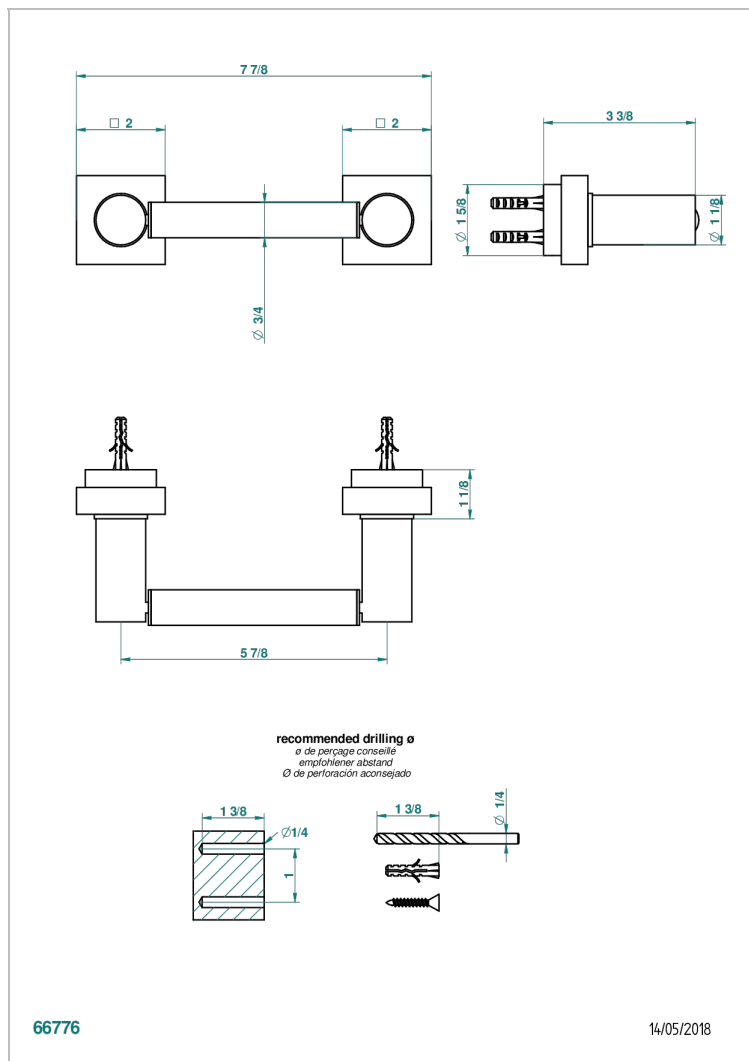

# MONTAIGNE VENUS WHITE MARBLE

G3V-543M

Paper roll holder

66776

14/05/2018