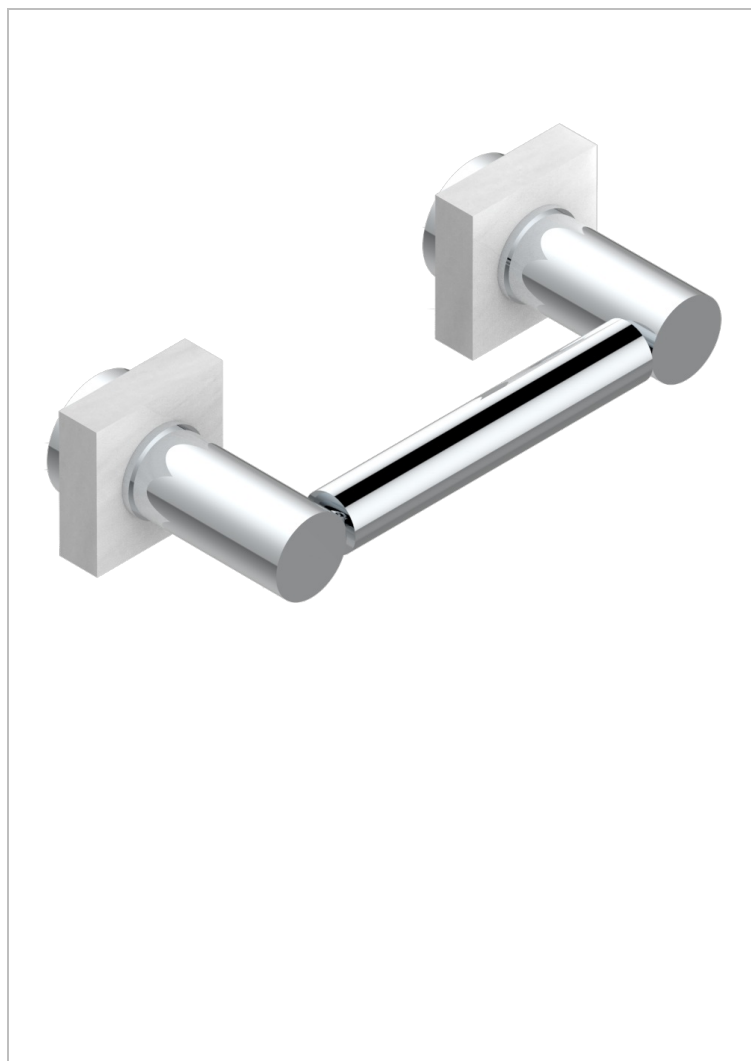

# MONTAIGNE VENUS WHITE MARBLE

G3V-543M

Paper roll holder

66776

14/05/2018

## CHARACTERISTIC

- Montaigne Vénus white marble
- Paper roll holder