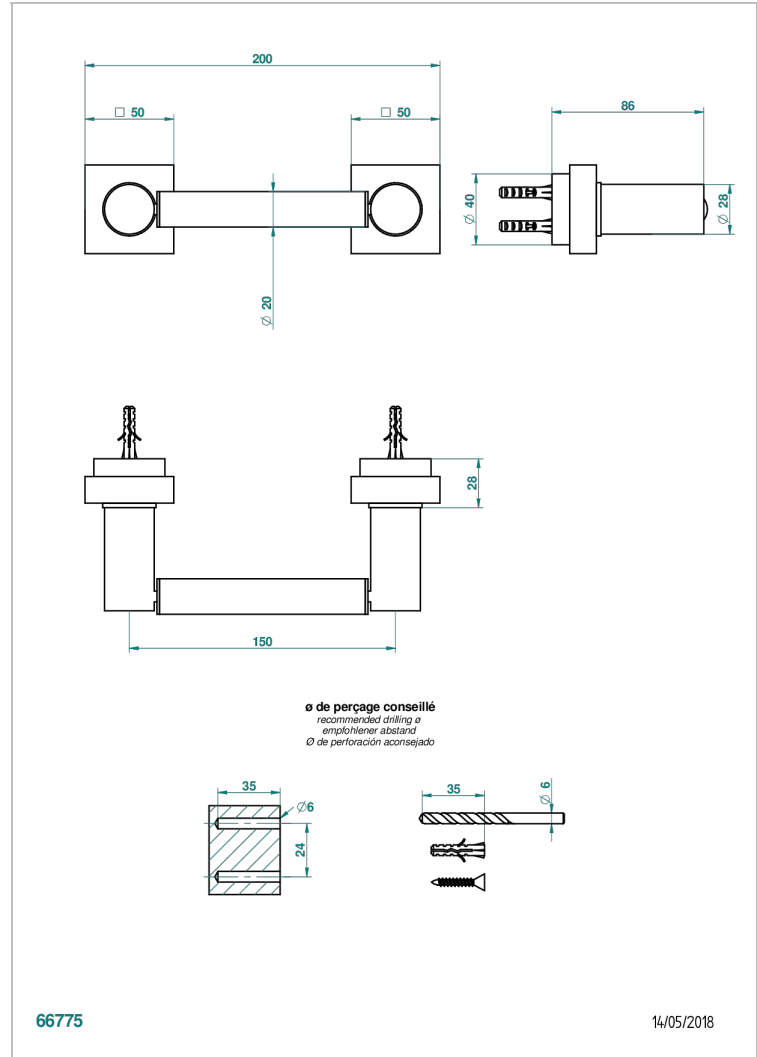

MONTAIGNE LEONARDO GREY MARBLE WITH LEVER HANDLES

G3U-543M

Paper roll holder

66775

14/05/2018

CHARACTERISTIC

- Montaigne Leonardo Grey marble with lever handles
- Paper roll holder

AVAILABLE FINITIONS