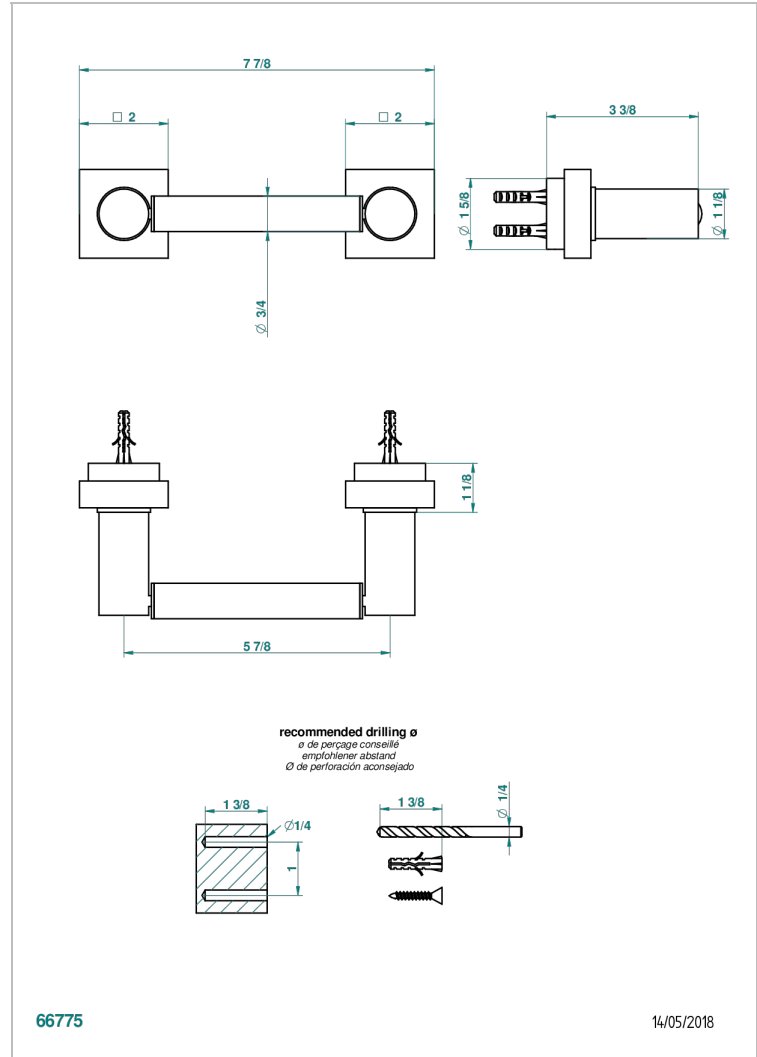

MONTAIGNE LEONARDO GREY MARBLE WITH LEVER HANDLES

G3U-543M

Paper roll holder

CHARACTERISTIC

- Montaigne Leonardo Grey marble with lever handles
- Paper roll holder

AVAILABLE FINITIONS

Black ceram - D30
Blush PVD - H62
Brass color PVD - H49
Brown bronze color PVD - F33
Chrome polished - A02
Chrome polished / gold polished - G02