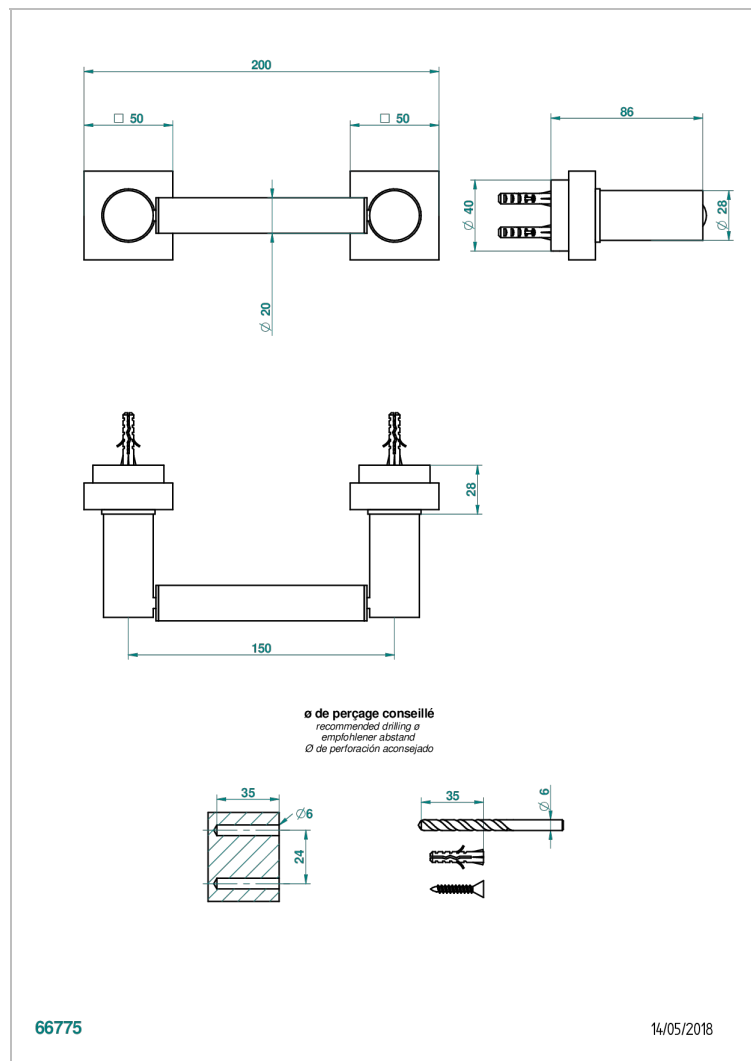

MONTAIGNE LEONARDO GREY MARBLE

G3T-543M

Paper roll holder

CHARACTERISTIC

- Montaigne Leonardo Grey marble
- Paper roll holder

AVAILABLE FINITIONS

Black ceram - D30
Blush PVD - H62
Brass color PVD - H49
Brown bronze color PVD - F33
Chrome polished - A02
Chrome polished / gold polished - G02