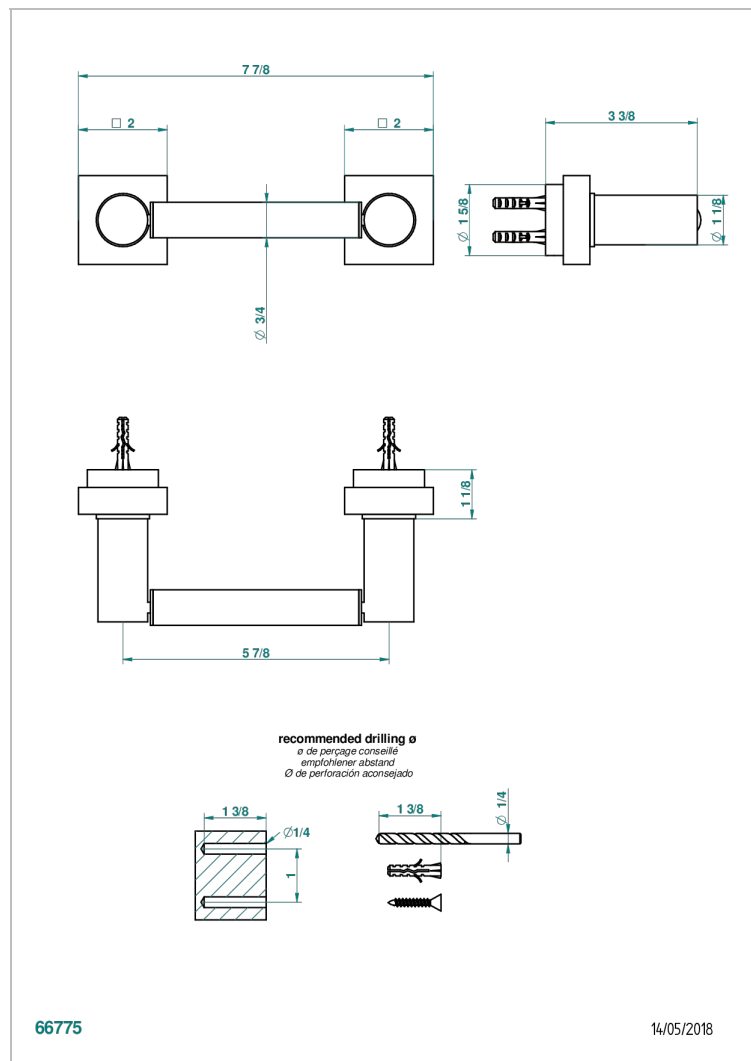

# MONTAIGNE LEONARDO GREY MARBLE

G3T-543M

Paper roll holder

66775

14/05/2018