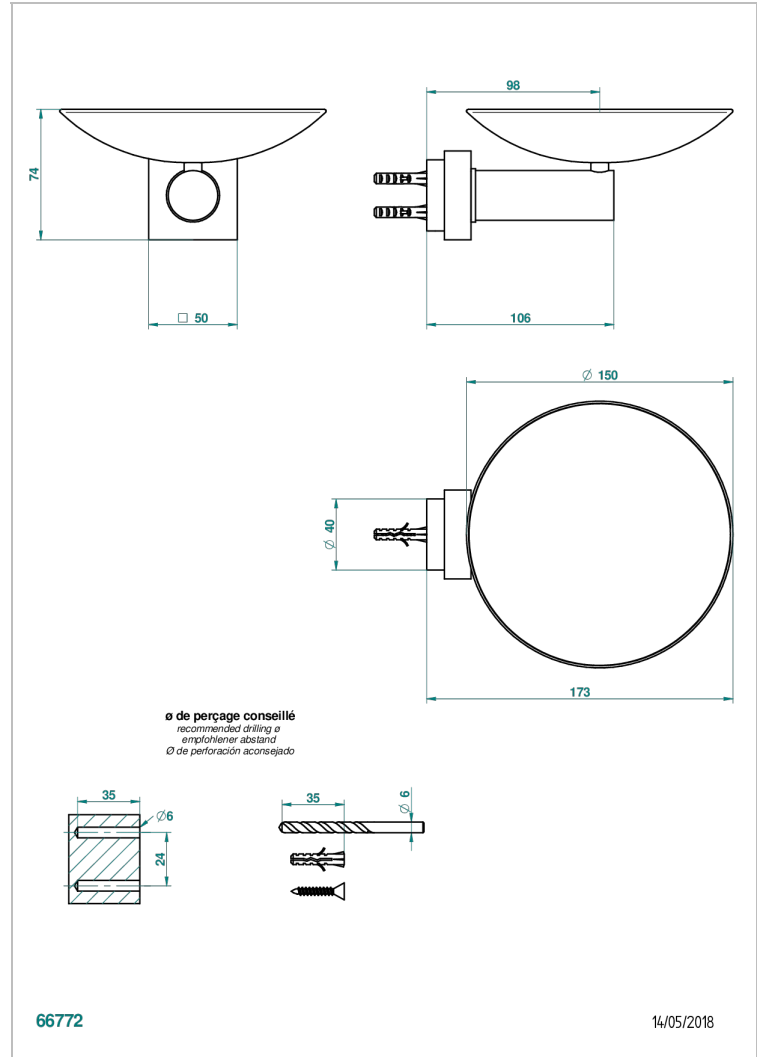

# MONTAIGNE LEONARDO GREY MARBLE WITH LEVER HANDLES

G3U-546GM

Soap dish, wall mounted, 6" diameter

## CHARACTERISTIC

- Montaigne Leonardo Grey marble with lever handles
- Soap dish, wall mounted, 6" diameter