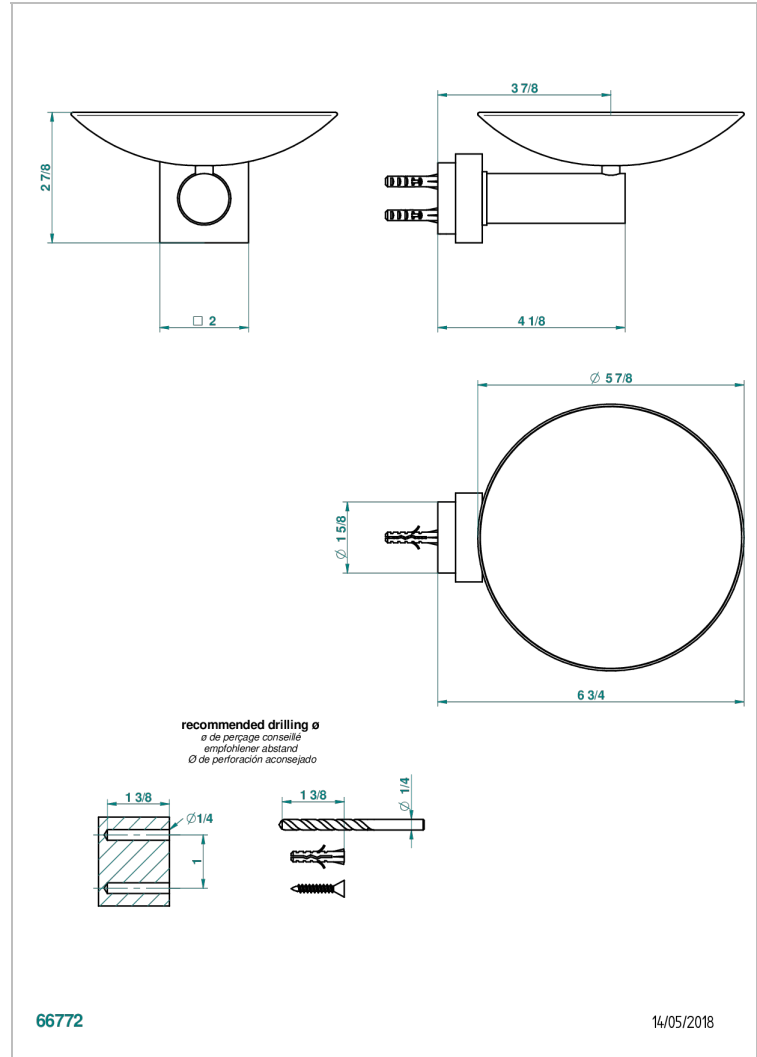

MONTAIGNE LEONARDO GREY MARBLE WITH LEVER HANDLES

G3U-546GM

Soap dish, wall mounted, 6" diameter

CHARACTERISTIC

- Montaigne Leonardo Grey marble with lever handles
- Soap dish, wall mounted, 6" diameter

AVAILABLE FINITIONS