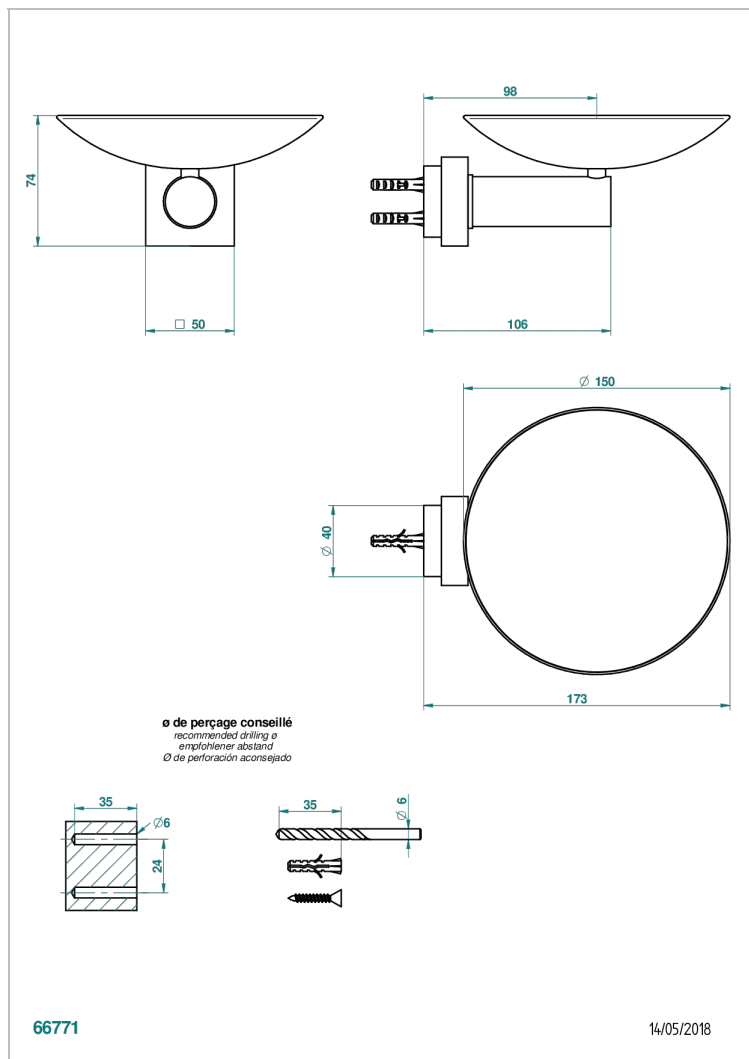

MONTAIGNE GRAND ANTIQUE MARBLE

G3R-546GM

Soap dish, wall mounted, 6" diameter

CHARACTERISTIC

- Montaigne Grand Antique marble
- Soap dish, wall mounted, 6" diameter

AVAILABLE FINITIONS

Black ceram - D30
Blush PVD - H62
Brass color PVD - H49
Brown bronze color PVD - F33
Chrome polished - A02
Chrome polished / gold polished - G02