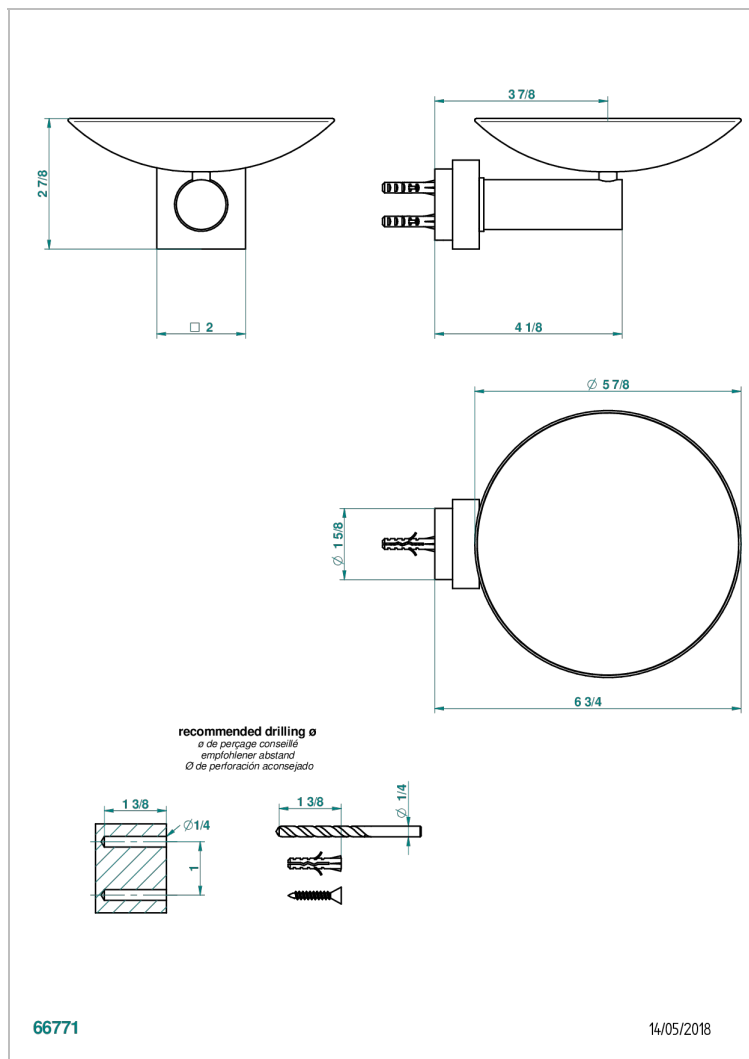

MONTAIGNE GRAND ANTIQUE MARBLE

G3R-546GM

Soap dish, wall mounted, 6" diameter

CHARACTERISTIC

- Montaigne Grand Antique marble
- Soap dish, wall mounted, 6" diameter

AVAILABLE FINITIONS

Black ceram - D30

Blush PVD - H62