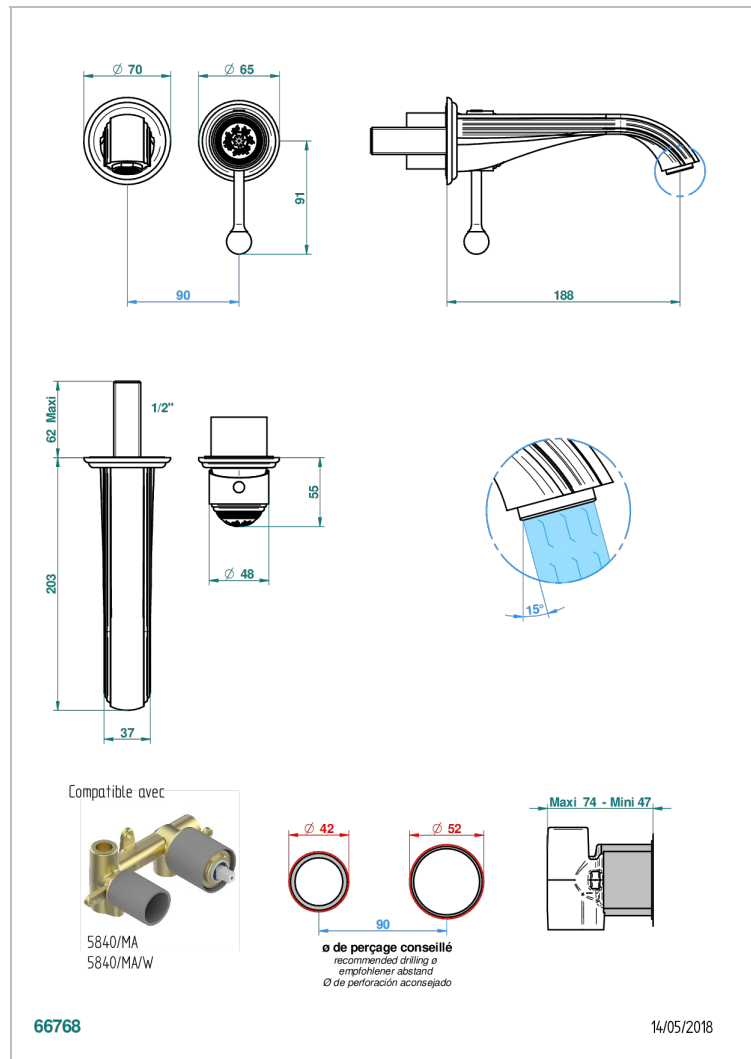

MARQUISE DECORACION EN ORO

A7F-6541B

THG[®]
PARIS

Trim only for Built-in basin mixer with spout (two x 1/2" inlets and one 1/2" outlet), without waste

CARACTERÍSTICAS

- Marquise decoración en oro
- Trim only for Built-in basin mixer with spout (two x 1/2" inlets and one 1/2" outlet), without waste

PRODUCTOS RELACIONADOS

- Ref. G00-5840/MAUS Rough parts for concealed wall-mounted mixer with 1/2" outlet

ACABADOS DISPONIBLES

Bronce claro - D01
Cerámica negra mate - D30
Cobre viejo mate - H07
Cromo - A02
Cromo / dorado - G02
Cromo mate - C02