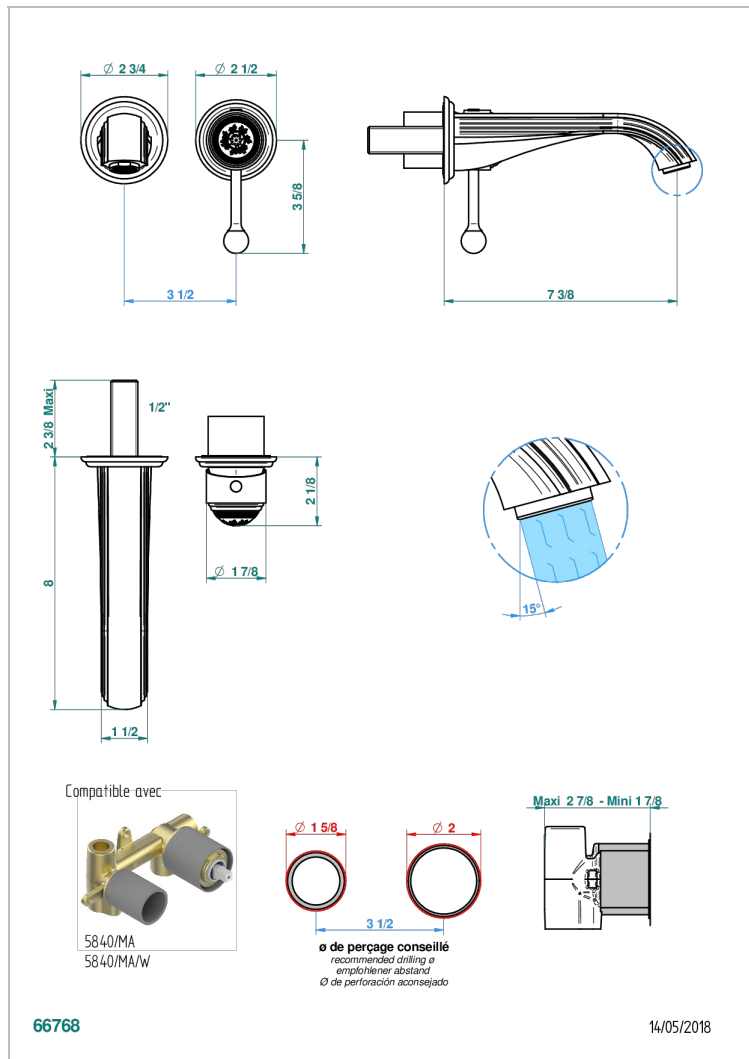

# MARQUISE DECORACION EN ORO

A7F-6541B

Trim only for Built-in basin mixer with spout (two x 1/2" inlets and one 1/2" outlet), without waste

## CARACTERÍSTICAS

- Marquise decoración en oro
- Trim only for Built-in basin mixer with spout (two x 1/2" inlets and one 1/2" outlet), without waste

## PRODUCTOS RELACIONADOS

- Ref. G00-5840/MAUS Rough parts for concealed wall-mounted mixer with 1/2" outlet