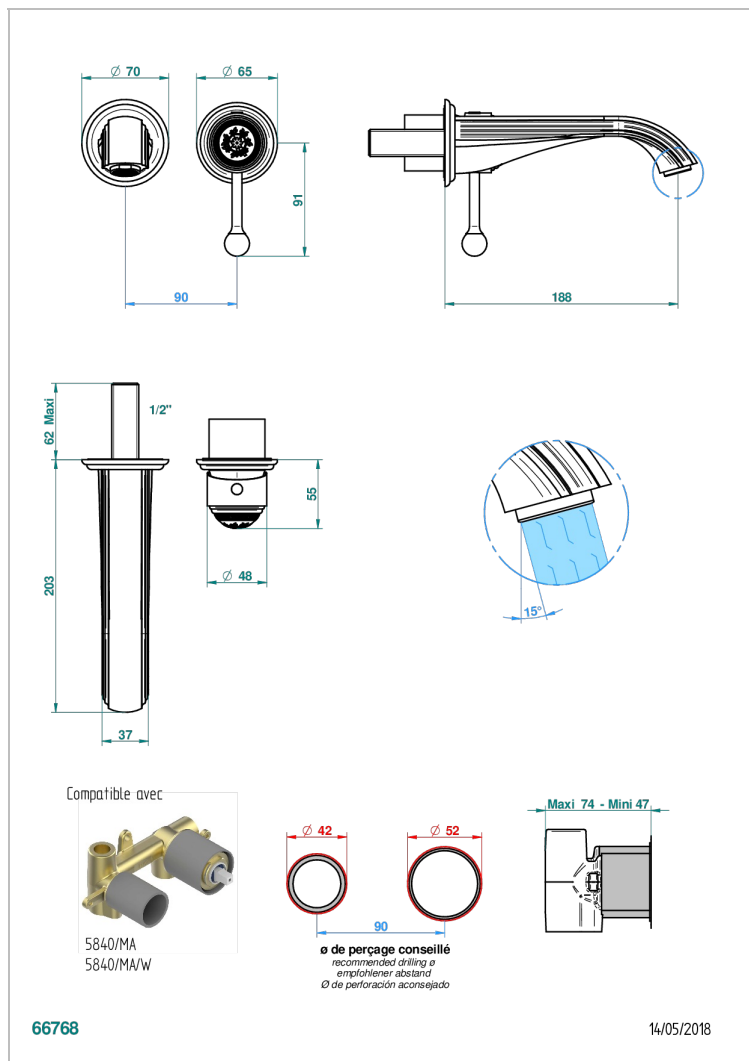

MARQUISE GOLD DECOR

A7F-6541B

THG
PARIS

Trim only for Built-in basin mixer with spout (two x 1/2" inlets and one 1/2" outlet), without waste

CHARACTERISTIC

- Marquise Gold decor
- Trim only for Built-in basin mixer with spout (two x 1/2" inlets and one 1/2" outlet), without waste

RELATED SKU'S

- Ref. G00-5840/MA/W Rough parts for concealed wall-mounted mixer with 1/2" outlet, for WC douche - WRAS approved

AVAILABLE FINITIONS

Antique nickel - H28
Black ceram - D30
Blush PVD - H62
Brass color PVD - H49
Brown bronze color PVD - F33
Gold color PVD - H52