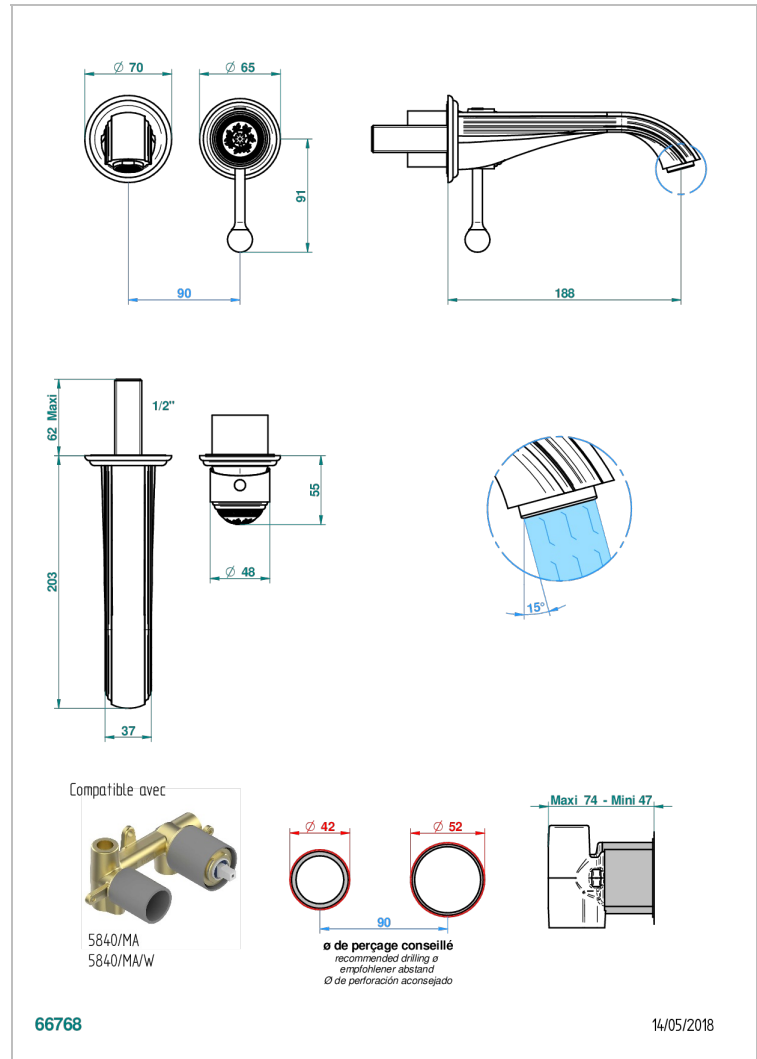

MARQUISE GOLD DECOR

A7F-6541B

THG[®]
PARIS

Trim only for Built-in basin mixer with spout (two x 1/2" inlets and one 1/2" outlet), without waste

CHARACTERISTIC

- Marquise Gold decor
- Trim only for Built-in basin mixer with spout (two x 1/2" inlets and one 1/2" outlet), without waste

RELATED SKU'S

- Ref. G00-5840/MA Rough parts for concealed wall-mounted mixer with 1/2" outlet

AVAILABLE FINITIONS

Antique nickel - H28
Black ceram - D30
Blush PVD - H62
Brass color PVD - H49
Brown bronze color PVD - F33
Gold color PVD - H52

Nickel color PVD - H55
Polished chrome (color finish) - A02
Polished chrome / Polished gold (color finish) - G02
Polished gold (color finish) - F01
Polished nickel - B01
Soft gold - F30

Soft matt gold - F31
Umber PVD - H66
Varnished matt antique red copper (color finish) - H07