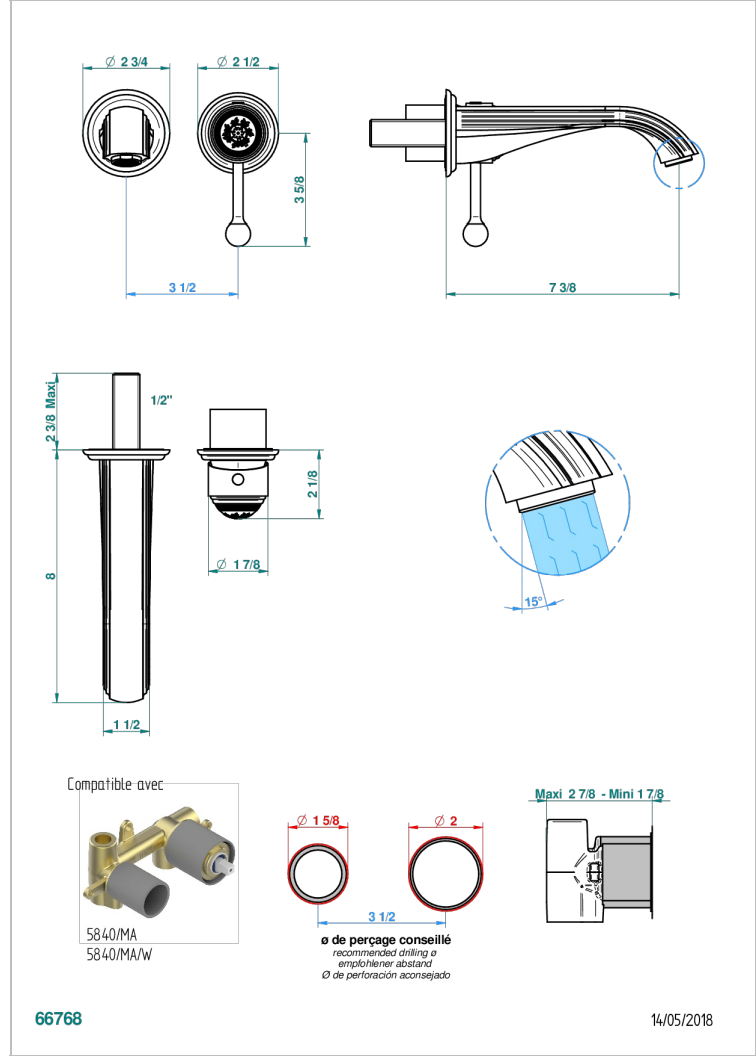

MARQUISE GOLD DECOR

A7F-6541B

THG
PARIS

Trim only for Built-in basin mixer with spout (two x 1/2" inlets and one 1/2" outlet), without waste

CHARACTERISTIC

- Marquise Gold decor
- Trim only for Built-in basin mixer with spout (two x 1/2" inlets and one 1/2" outlet), without waste

RELATED SKU'S

- Ref. G00-5840/MA Rough parts for concealed wall-mounted mixer with 1/2" outlet

AVAILABLE FINITIONS

Antique nickel - H28
Black ceram - D30
Blush PVD - H62
Brass color PVD - H49
Brown bronze color PVD - F33
Gold color PVD - H52

Nickel color PVD - H55
Polished chrome (color finish) - A02
Polished chrome / Polished gold (color finish) - G02
Polished gold (color finish) - F01
Polished nickel - B01
Soft gold - F30

Soft matt gold - F31
Umber PVD - H66
Varnished matt antique red copper (color finish) - H07