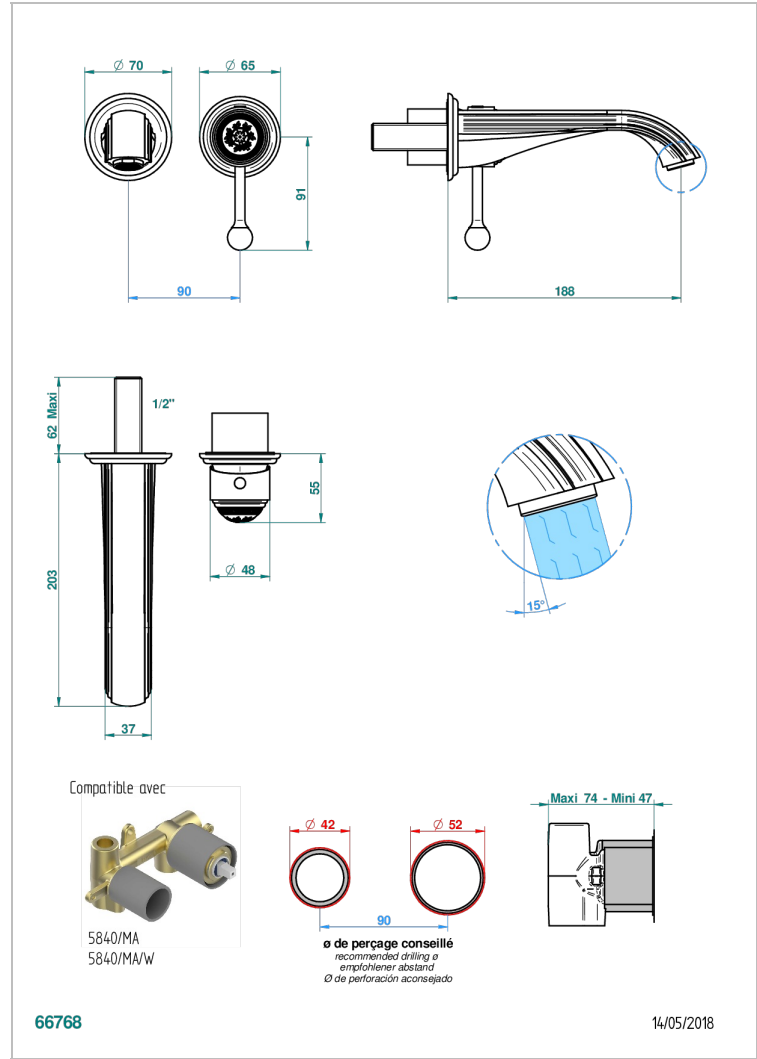

# MARQUISE GOLD DECOR

A7F-6541B

THG<sup>®</sup>  
PARIS

Trim only for Built-in basin mixer with spout (two x 1/2" inlets and one 1/2" outlet), without waste

## CHARACTERISTIC

- Marquise Gold decor
- Trim only for Built-in basin mixer with spout (two x 1/2" inlets and one 1/2" outlet), without waste

## RELATED SKU'S

- Ref. G00-5840/MA Rough parts for concealed wall-mounted mixer with 1/2" outlet