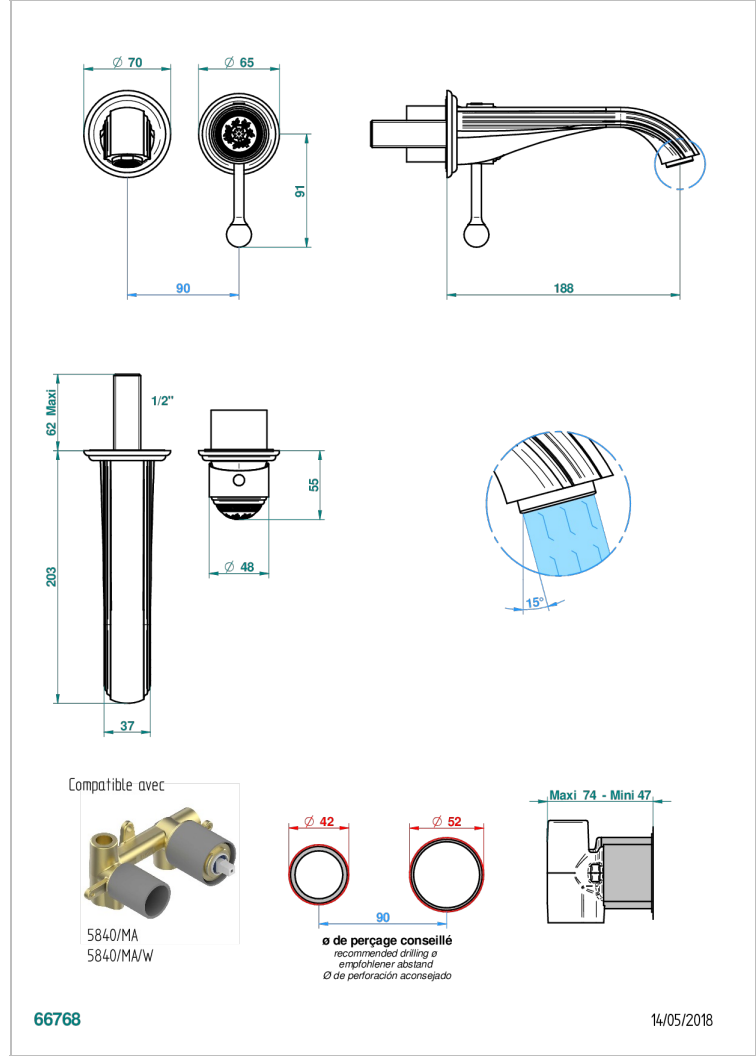

MARQUISE GOLD DECOR

A7F-6541B

THG[®]
PARIS

Trim only for Built-in basin mixer with spout (two x 1/2" inlets and one 1/2" outlet), without waste

特色

- Marquise Gold decor
- Trim only for Built-in basin mixer with spout (two x 1/2" inlets and one 1/2" outlet), without waste

相关的SKU

- Ref. G00-5840/MA 卫浴套装, 含: 入墙式弯管出水管, 1米25强化软管, 触控式花洒和托勾, 美国标准

可选饰面

Black ceram - D30
Blush PVD - H62
Graphite PVD - H64
Matt Umber PVD - H67
Matt blush PVD - H60
Matt graphite PVD - H65

PVD哑光棕铜 - F34
PVD哑光金 - H53
PVD哑光铜 - H50
PVD哑光镍 - H56
PVD抛光铜 - H49
PVD棕铜 - F33