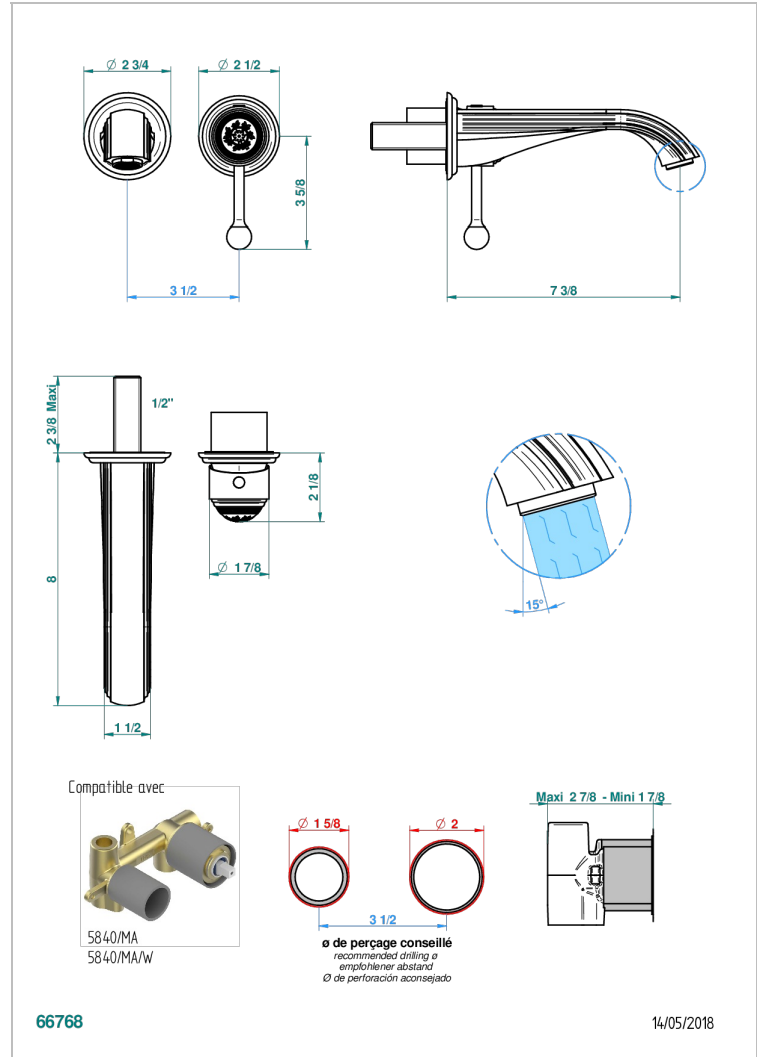

MARQUISE GOLD DECOR

A7F-6541B

Trim only for Built-in basin mixer with spout (two x 1/2" inlets and one 1/2" outlet), without waste

CHARACTERISTIC

- Marquise Gold decor
- Trim only for Built-in basin mixer with spout (two x 1/2" inlets and one 1/2" outlet), without waste

RELATED SKU'S

- Ref. G00-5840/MA Rough parts for concealed wall-mounted mixer with 1/2" outlet

AVAILABLE FINITIONS

Antique nickel - H28
Black ceram - D30
Blush PVD - H62
Brass color PVD - H49
Brown bronze color PVD - F33
Gold color PVD - H52