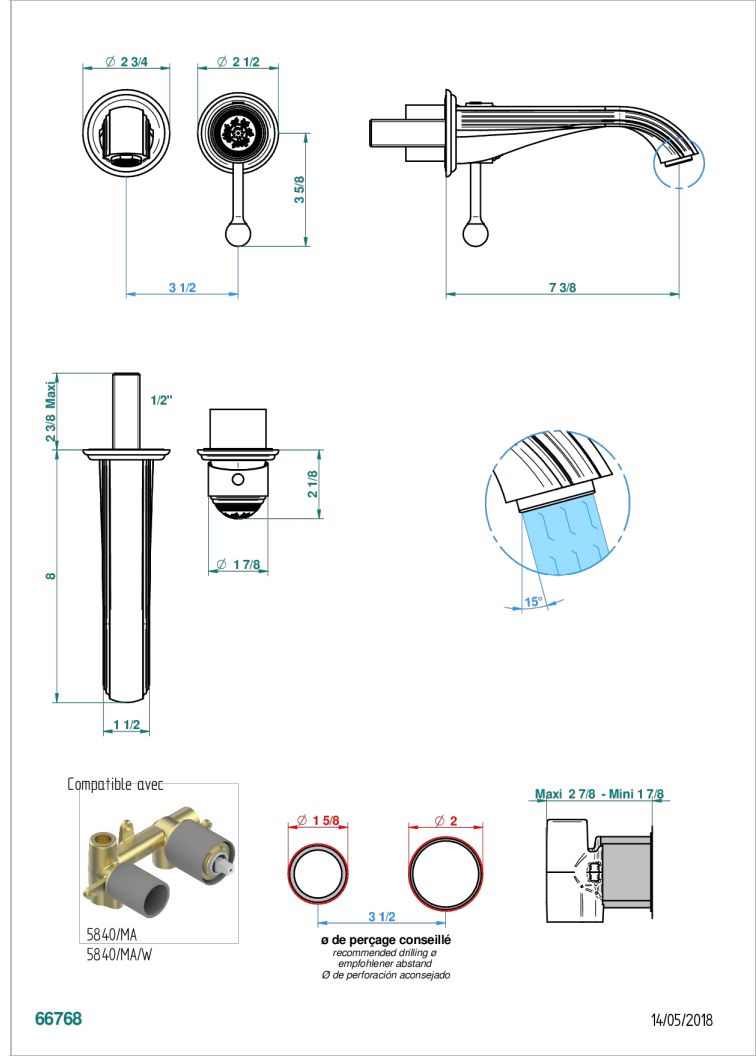

MARQUISE GOLD DECOR

A7F-6541B

THG
PARIS

Trim only for Built-in basin mixer with spout (two x 1/2" inlets and one 1/2" outlet), without waste

特色

- Marquise Gold decor
- Trim only for Built-in basin mixer with spout (two x 1/2" inlets and one 1/2" outlet), without waste

相关的SKU

- Ref. G00-5840/MA 卫浴套装, 含: 入墙式弯管出水管, 1米25强化软管, 触控式花洒和托勾, 美国标准

可选饰面

Black ceram - D30
Blush PVD - H62
Graphite PVD - H64
Matt Umber PVD - H67
Matt blush PVD - H60
Matt graphite PVD - H65

PVD哑光棕铜 - F34
PVD哑光金 - H53
PVD哑光铜 - H50
PVD哑光镍 - H56
PVD抛光铜 - H49
PVD棕铜 - F33