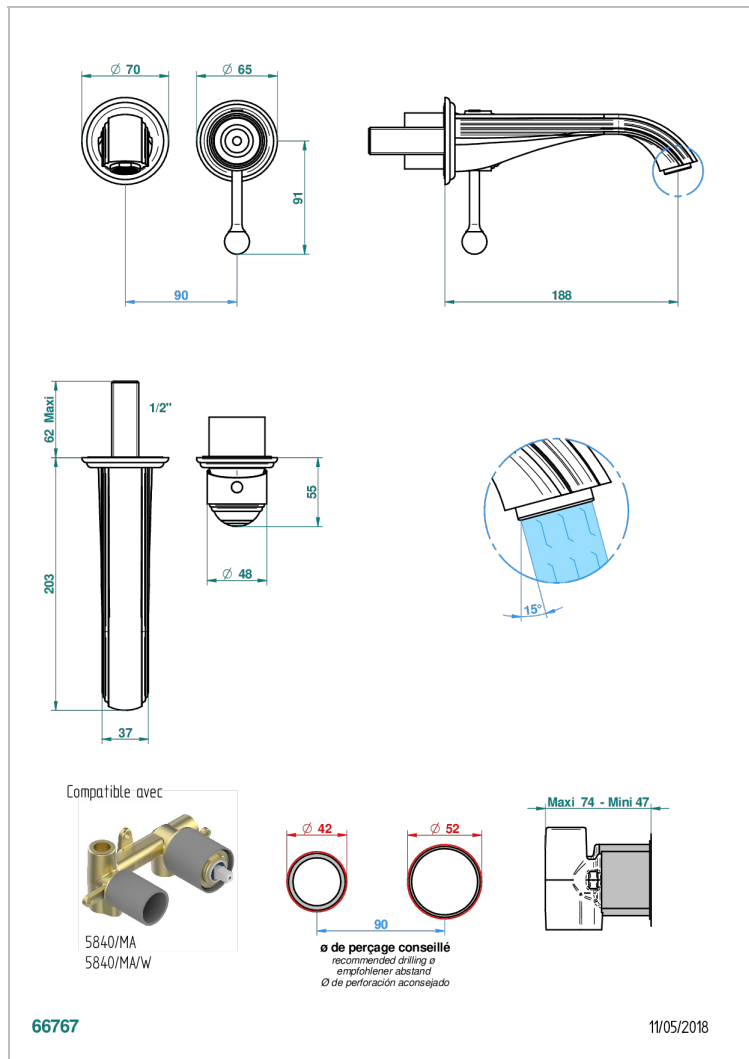

ITHAQUE DECORACION EN PLATINO

A7B-6541B

Trim only for Built-in basin mixer with spout (two x 1/2" inlets and one 1/2" outlet), without waste

CARACTERÍSTICAS

- Ithaque decoración en platino
- Trim only for Built-in basin mixer with spout (two x 1/2" inlets and one 1/2" outlet), without waste

PRODUCTOS RELACIONADOS

- Ref. G00-5840/MAUS Rough parts for concealed wall-mounted mixer with 1/2" outlet

ACABADOS DISPONIBLES

Bronce claro - D01
Cerámica negra mate - D30
Cobre viejo mate - H07
Cromo - A02
Cromo / dorado - G02
Cromo mate - C02