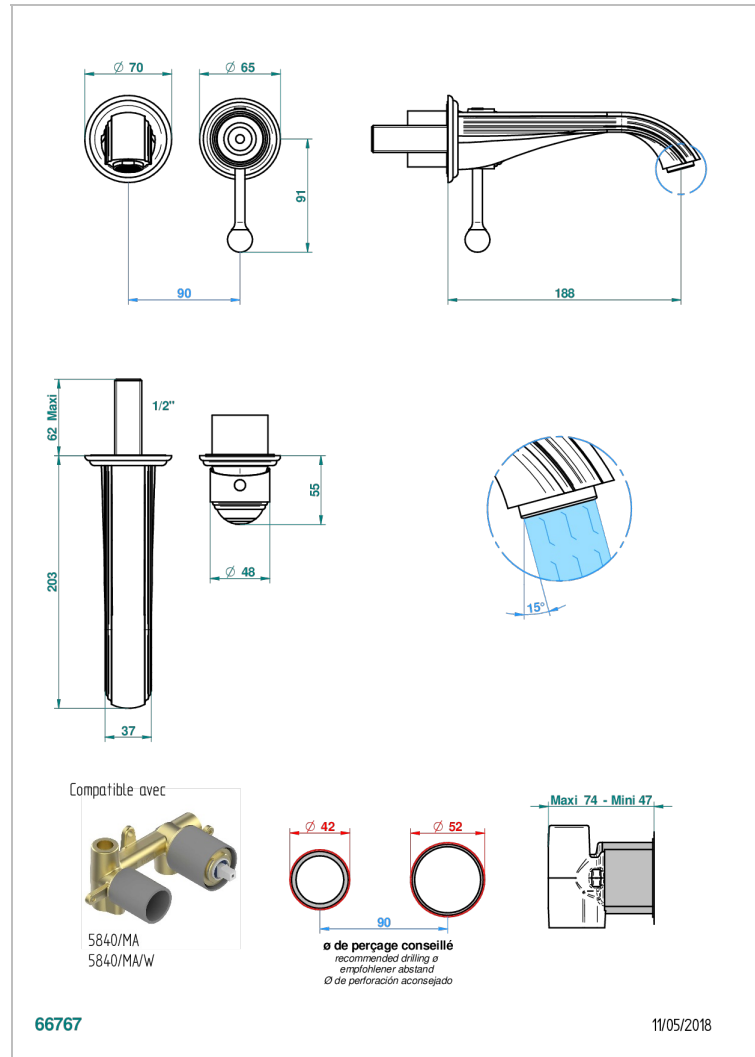

# ITHAQUE PLATINUM DECOR

A7B-6541B

THG<sup>®</sup>  
PARIS

Trim only for Built-in basin mixer with spout (two x 1/2" inlets and one 1/2" outlet), without waste

## CHARACTERISTIC

- Ithaque Platinum decor
- Trim only for Built-in basin mixer with spout (two x 1/2" inlets and one 1/2" outlet), without waste

## RELATED SKU'S

- Ref. G00-5840/MAUS Rough parts for concealed wall-mounted mixer with 1/2" outlet