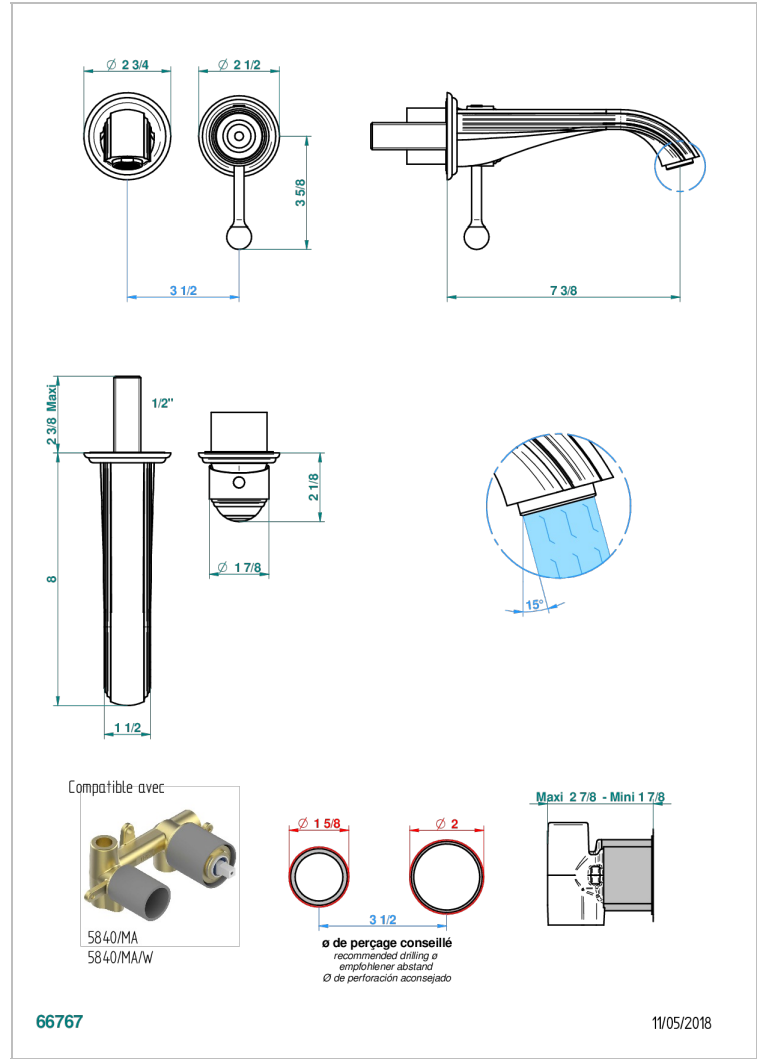

ITHAQUE DECORACION EN PLATINO

A7B-6541B

Trim only for Built-in basin mixer with spout (two x 1/2" inlets and one 1/2" outlet), without waste

CARACTERÍSTICAS

- Ithaque decoración en platino
- Trim only for Built-in basin mixer with spout (two x 1/2" inlets and one 1/2" outlet), without waste

PRODUCTOS RELACIONADOS

- Ref. G00-5840/MAUS Rough parts for concealed wall-mounted mixer with 1/2" outlet

ACABADOS DISPONIBLES

Bronce claro - D01
Cerámica negra mate - D30
Cobre viejo mate - H07
Cromo - A02
Cromo / dorado - G02
Cromo mate - C02