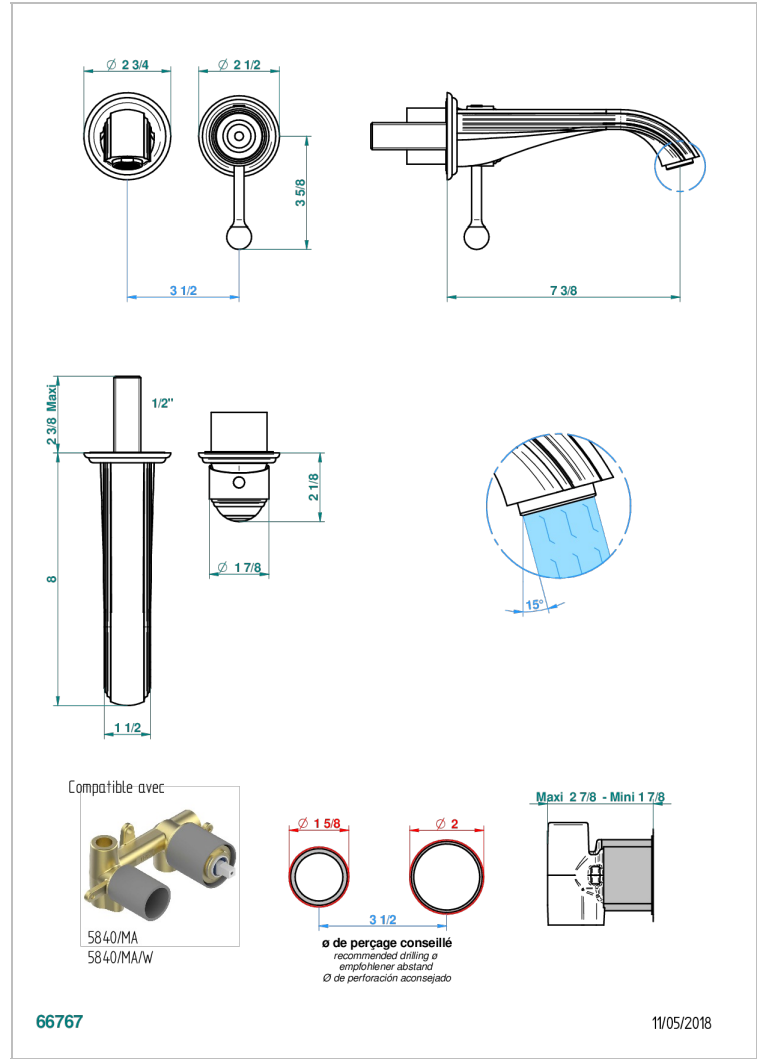

ITHAQUE PLATINUM DECOR

A7B-6541B

THG[®]
PARIS

Trim only for Built-in basin mixer with spout (two x 1/2" inlets and one 1/2" outlet), without waste

CHARACTERISTIC

- Ithaque Platinum decor
- Trim only for Built-in basin mixer with spout (two x 1/2" inlets and one 1/2" outlet), without waste

RELATED SKU'S

- Ref. G00-5840/MAUS Rough parts for concealed wall-mounted mixer with 1/2" outlet

AVAILABLE FINITIONS

Black ceram - D30
Blush PVD - H62
Brass color PVD - H49
Brown bronze color PVD - F33
Chrome polished - A02
Chrome polished / gold polished - G02