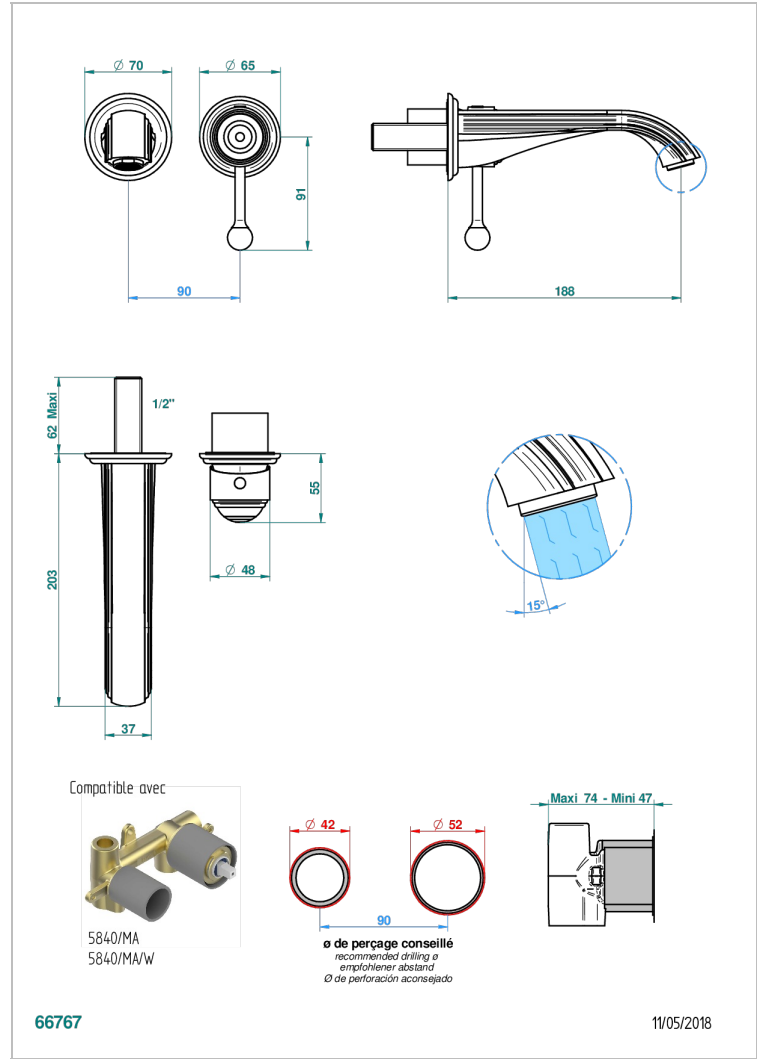

# ITHAQUE PLATINUM DECOR

A7B-6541B

THG<sup>®</sup>  
PARIS

Trim only for Built-in basin mixer with spout (two x 1/2" inlets and one 1/2" outlet), without waste

## CHARACTERISTIC

- Ithaque Platinum decor
- Trim only for Built-in basin mixer with spout (two x 1/2" inlets and one 1/2" outlet), without waste

## RELATED SKU'S

- Ref. G00-5840/MA/W Rough parts for concealed wall-mounted mixer with 1/2" outlet, for WC douche - WRAS approved