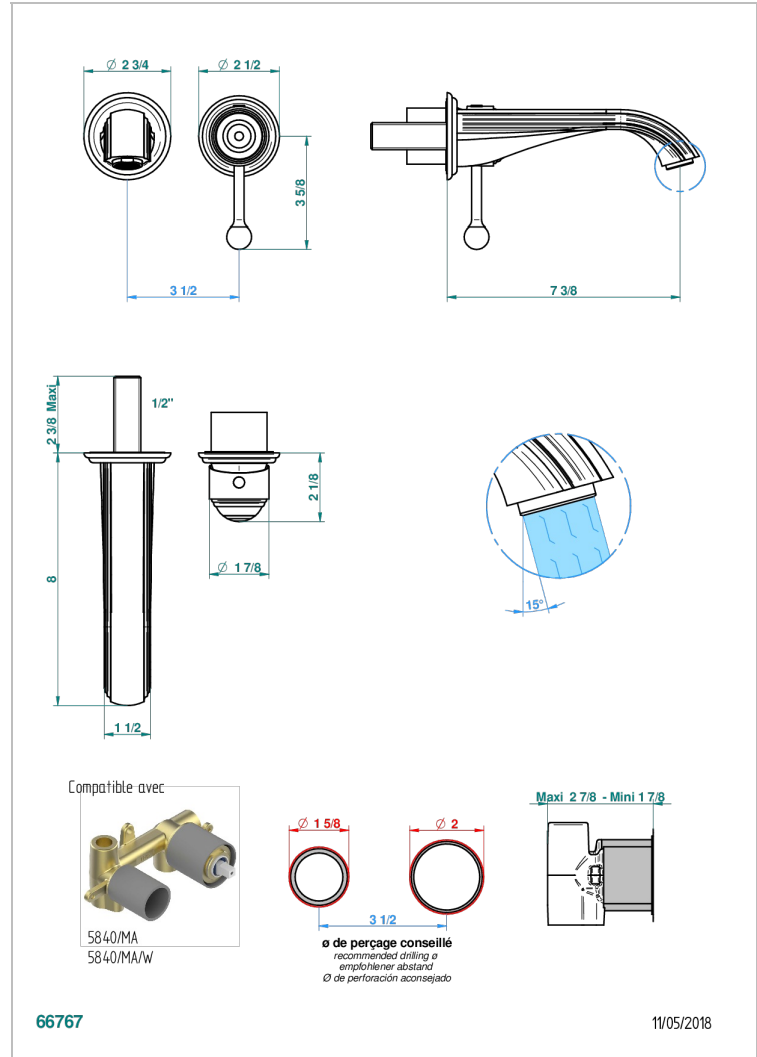

ITHAQUE PLATINUM DECOR

A7B-6541B

THG
PARIS

Trim only for Built-in basin mixer with spout (two x 1/2" inlets and one 1/2" outlet), without waste

CHARACTERISTIC

- Ithaque Platinum decor
- Trim only for Built-in basin mixer with spout (two x 1/2" inlets and one 1/2" outlet), without waste

RELATED SKU'S

- Ref. G00-5840/MA/W Rough parts for concealed wall-mounted mixer with 1/2" outlet, for WC douche - WRAS approved

AVAILABLE FINITIONS

Antique nickel - H28
Black ceram - D30
Blush PVD - H62
Brass color PVD - H49
Brown bronze color PVD - F33
Gold color PVD - H52