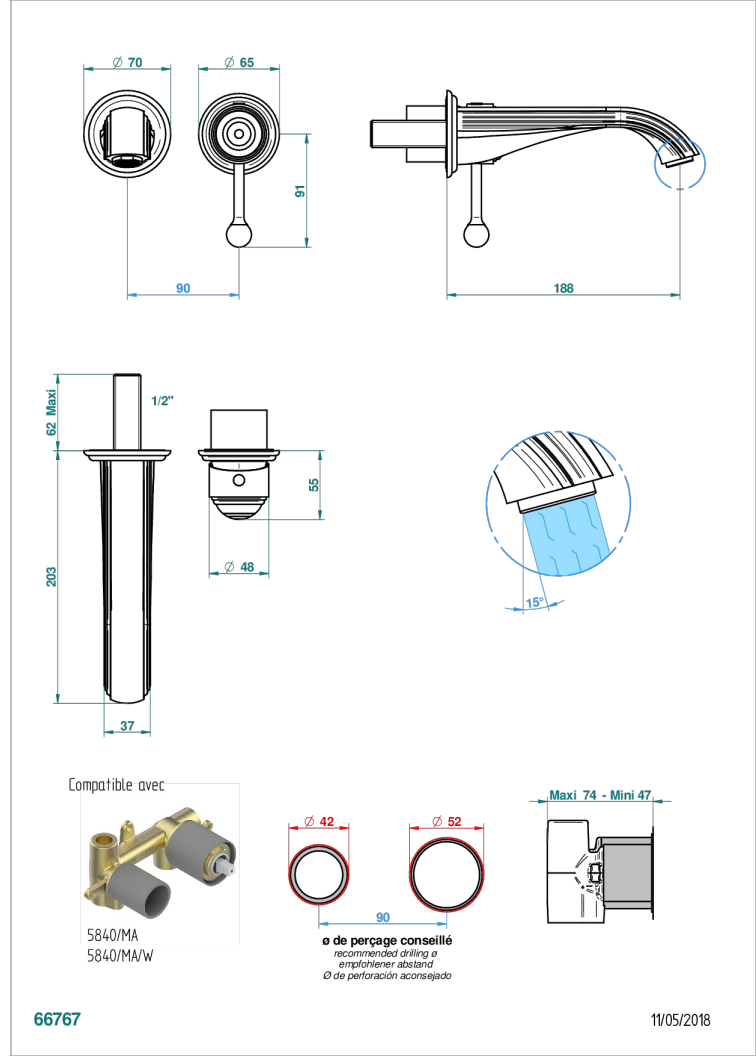

ITHAQUE PLATINUM DECOR

A7B-6541B

THG[®]
PARIS

Trim only for Built-in basin mixer with spout (two x 1/2" inlets and one 1/2" outlet), without waste

CHARACTERISTIC

- Ithaque Platinum decor
- Trim only for Built-in basin mixer with spout (two x 1/2" inlets and one 1/2" outlet), without waste

RELATED SKU'S

- Ref. G00-5840/MA Rough parts for concealed wall-mounted mixer with 1/2" outlet

AVAILABLE FINITIONS

Antique nickel - H28
Black ceram - D30
Blush PVD - H62
Brass color PVD - H49
Brown bronze color PVD - F33
Gold color PVD - H52

Nickel color PVD - H55
Polished chrome (color finish) - A02
Polished chrome / Polished gold (color finish) - G02
Polished gold (color finish) - F01
Polished nickel - B01
Soft gold - F30

Soft matt gold - F31
Umber PVD - H66
Varnished matt antique red copper (color finish) - H07