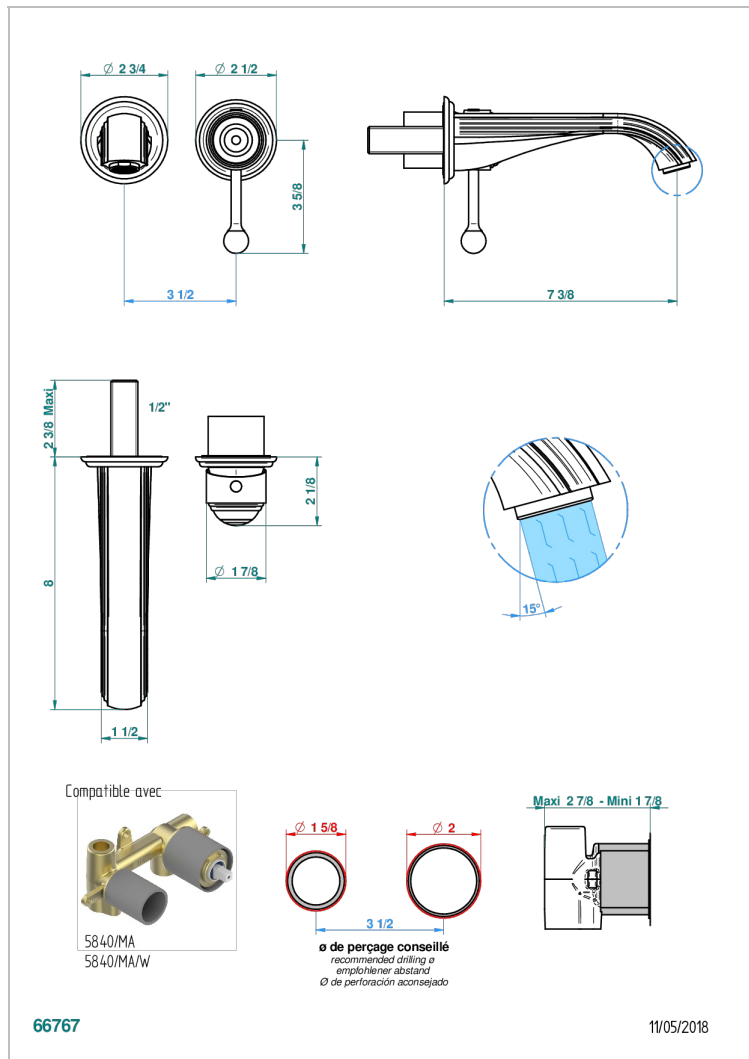

# ITHAQUE DECORACION EN PLATINO

A7B-6541B

Trim only for Built-in basin mixer with spout (two x 1/2" inlets and one 1/2" outlet), without waste

## CARACTERÍSTICAS

- Ithaque decoración en platino
- Trim only for Built-in basin mixer with spout (two x 1/2" inlets and one 1/2" outlet), without waste

## PRODUCTOS RELACIONADOS

- Ref. G00-5840/MA Parte empotrada para mezclador mural con salida hembra 1/2"