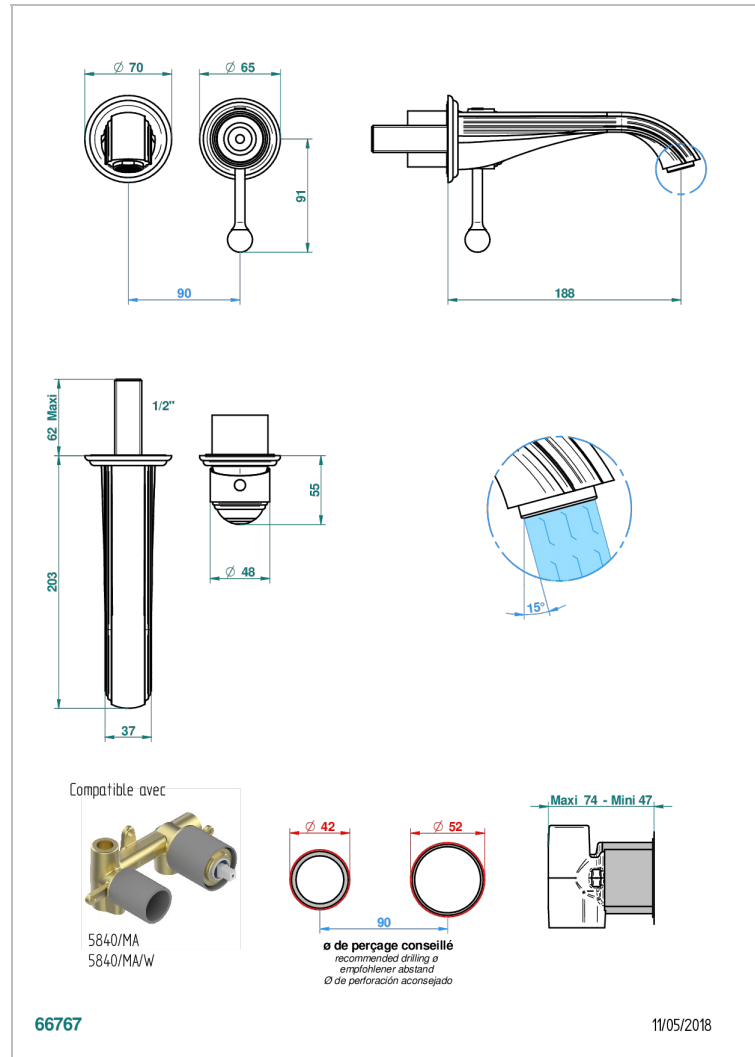

ITHAQUE PLATINUM DECOR

A7B-6541B

THG[®]
PARIS

Trim only for Built-in basin mixer with spout (two x 1/2" inlets and one 1/2" outlet), without waste

CHARACTERISTIC

- Ithaque Platinum decor
- Trim only for Built-in basin mixer with spout (two x 1/2" inlets and one 1/2" outlet), without waste

RELATED SKU'S

- Ref. G00-5840/MA Rough parts for concealed wall-mounted mixer with 1/2" outlet

AVAILABLE FINITIONS

Antique nickel - H28
Black ceram - D30
Blush PVD - H62
Brass color PVD - H49
Brown bronze color PVD - F33
Gold color PVD - H52