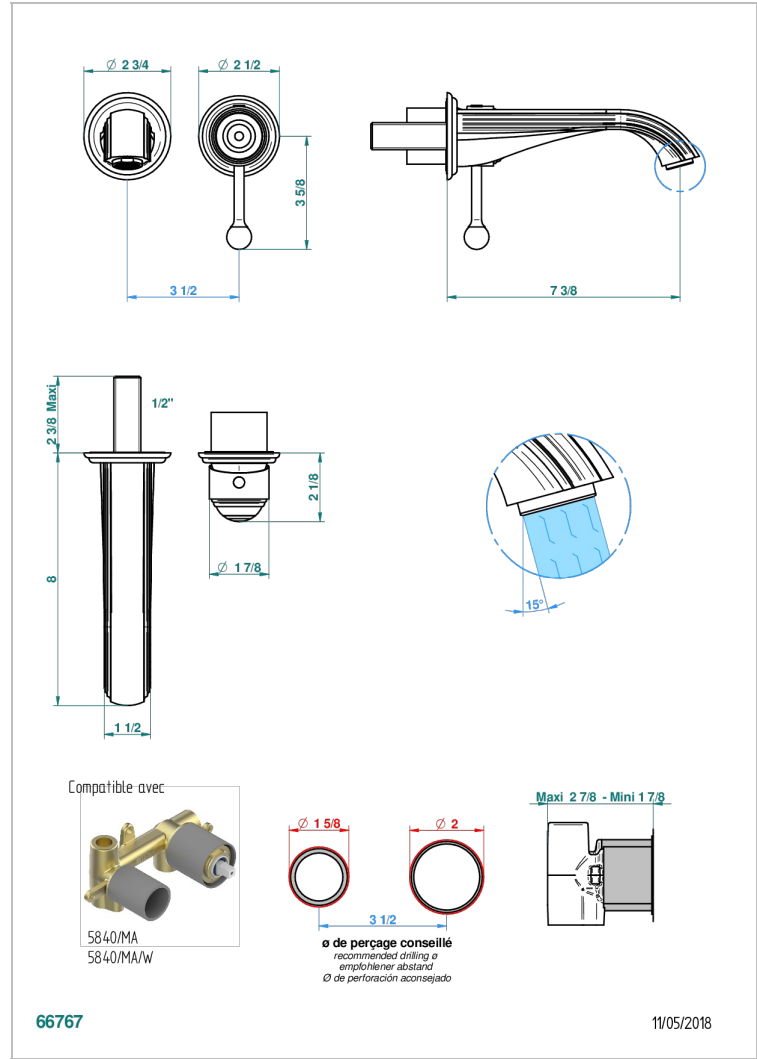

ITHAQUE PLATINUM DECOR

A7B-6541B

THG[®]
PARIS

Trim only for Built-in basin mixer with spout (two x 1/2" inlets and one 1/2" outlet), without waste

CHARACTERISTIC

- Ithaque Platinum decor
- Trim only for Built-in basin mixer with spout (two x 1/2" inlets and one 1/2" outlet), without waste

RELATED SKU'S

- Ref. G00-5840/MA Rough parts for concealed wall-mounted mixer with 1/2" outlet

AVAILABLE FINITIONS

Antique nickel - H28
Black ceram - D30
Blush PVD - H62
Brass color PVD - H49
Brown bronze color PVD - F33
Gold color PVD - H52

Nickel color PVD - H55
Polished chrome (color finish) - A02
Polished chrome / Polished gold (color finish) - G02
Polished gold (color finish) - F01
Polished nickel - B01
Soft gold - F30

Soft matt gold - F31
Umber PVD - H66
Varnished matt antique red copper (color finish) - H07