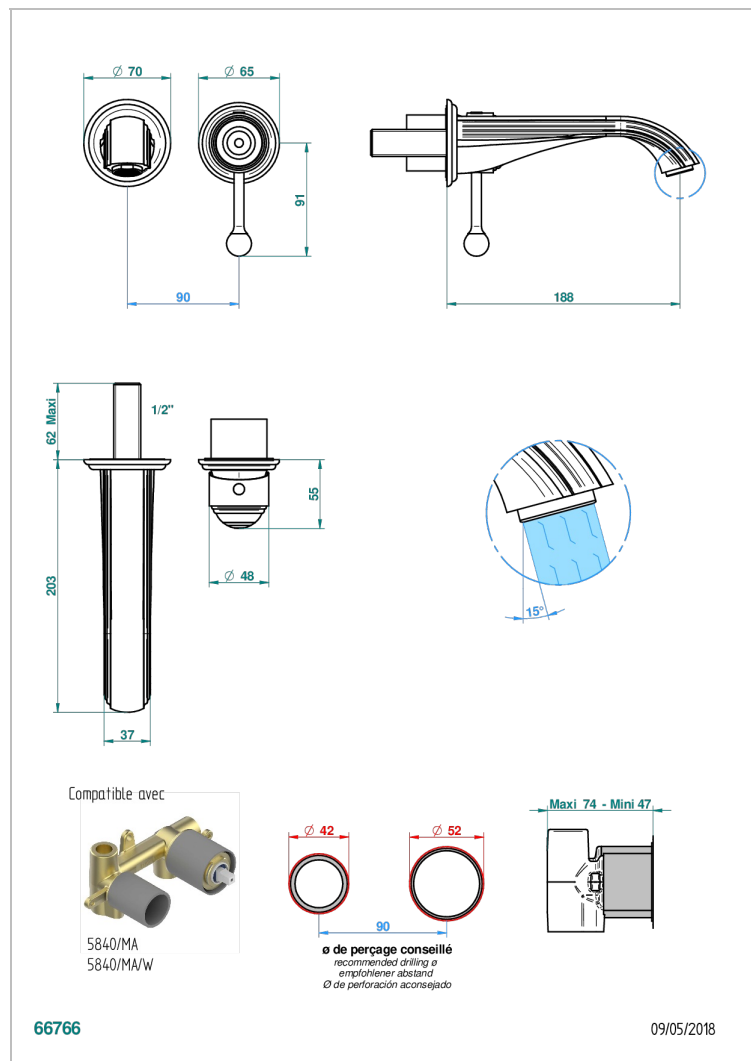

# ITHAQUE DECORACION EN ORO

A7A-6541B

Trim only for Built-in basin mixer with spout (two x 1/2" inlets and one 1/2" outlet), without waste

## CARACTERÍSTICAS

- Ithaque decoración en oro
- Trim only for Built-in basin mixer with spout (two x 1/2" inlets and one 1/2" outlet), without waste

## PRODUCTOS RELACIONADOS

- Ref. G00-5840/MAUS Rough parts for concealed wall-mounted mixer with 1/2" outlet