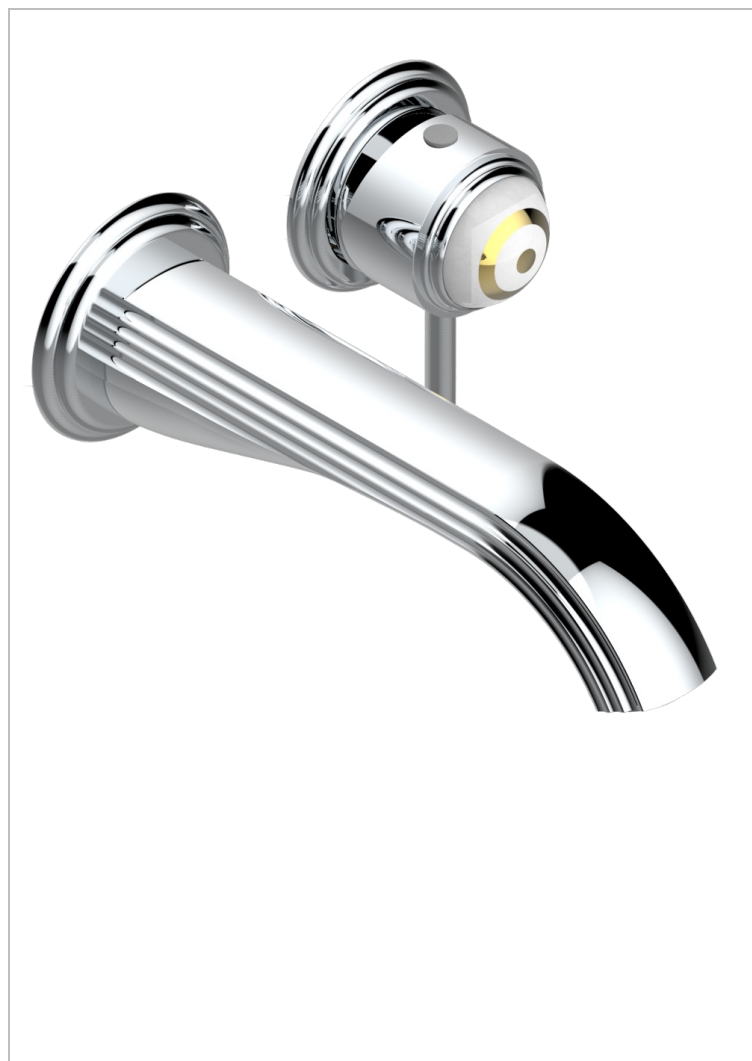

# ITHAQUE DECORACION EN ORO

A7A-6541B

Trim only for Built-in basin mixer with spout (two x 1/2" inlets and one 1/2" outlet), without waste

## CARACTERÍSTICAS

- Ithaque decoración en oro
- Trim only for Built-in basin mixer with spout (two x 1/2" inlets and one 1/2" outlet), without waste

## PRODUCTOS RELACIONADOS

- Ref. G00-5840/MAUS Rough parts for concealed wall-mounted mixer with 1/2" outlet

## ACABADOS DISPONIBLES

Bronce claro - D01  
Cerámica negra mate - D30  
Cobre viejo mate - H07  
Cromo - A02  
Cromo / dorado - G02  
Cromo mate - C02

Dorado - F01  
Dorado mate - F07  
Dorado pálido - F30  
Dorado pálido mate (sin barniz) - F31  
Níquel - B01  
Níquel mate - C01