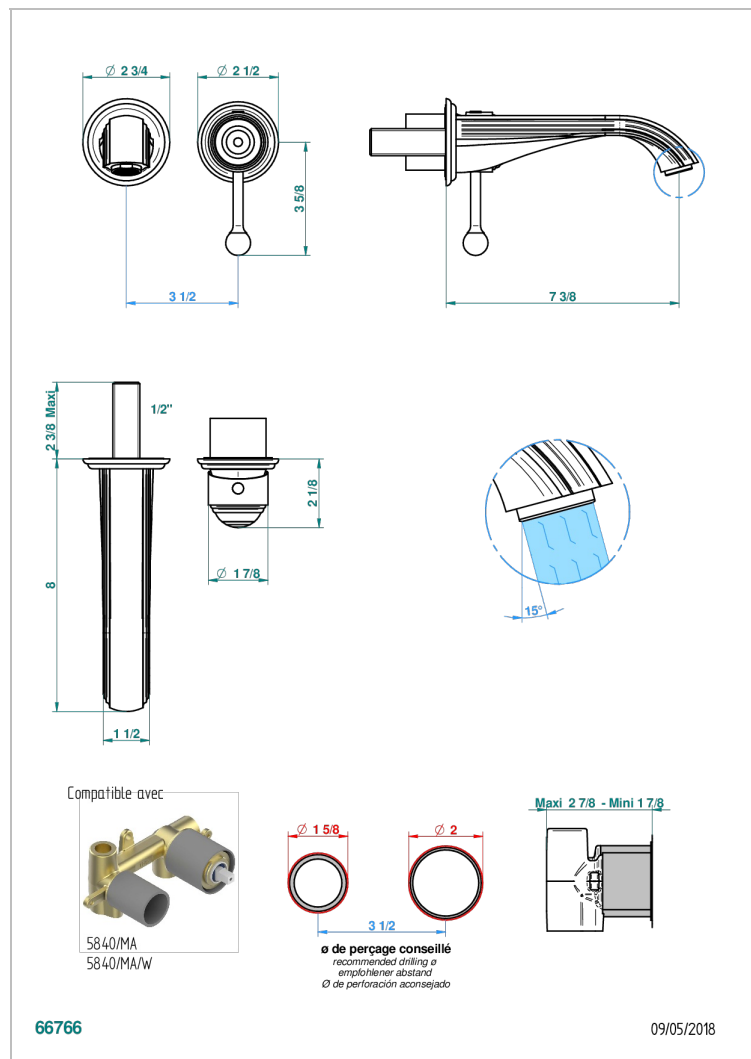

ITHAQUE DECORACION EN ORO

A7A-6541B

Trim only for Built-in basin mixer with spout (two x 1/2" inlets and one 1/2" outlet), without waste

CARACTERÍSTICAS

- Ithaque decoración en oro
- Trim only for Built-in basin mixer with spout (two x 1/2" inlets and one 1/2" outlet), without waste

PRODUCTOS RELACIONADOS

- Ref. G00-5840/MAUS Rough parts for concealed wall-mounted mixer with 1/2" outlet

ACABADOS DISPONIBLES

Bronce claro - D01
Cerámica negra mate - D30
Cobre viejo mate - H07
Cromo - A02
Cromo / dorado - G02
Cromo mate - C02