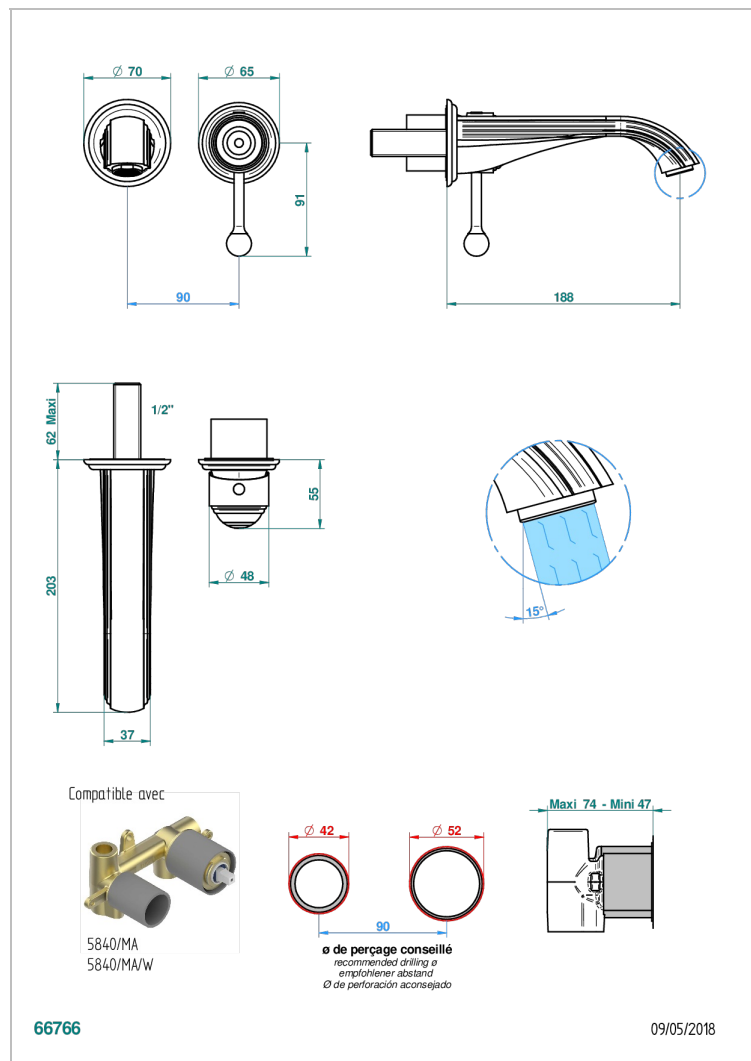

ITHAQUE GOLD DECOR

A7A-6541B

THG
PARIS

Trim only for Built-in basin mixer with spout (two x 1/2" inlets and one 1/2" outlet), without waste

CHARACTERISTIC

- Ithaque Gold decor
- Trim only for Built-in basin mixer with spout (two x 1/2" inlets and one 1/2" outlet), without waste

RELATED SKU'S

- Ref. G00-5840/MA/W Rough parts for concealed wall-mounted mixer with 1/2" outlet, for WC douche - WRAS approved

AVAILABLE FINITIONS

Antique nickel - H28
Black ceram - D30
Blush PVD - H62
Brass color PVD - H49
Brown bronze color PVD - F33
Gold color PVD - H52