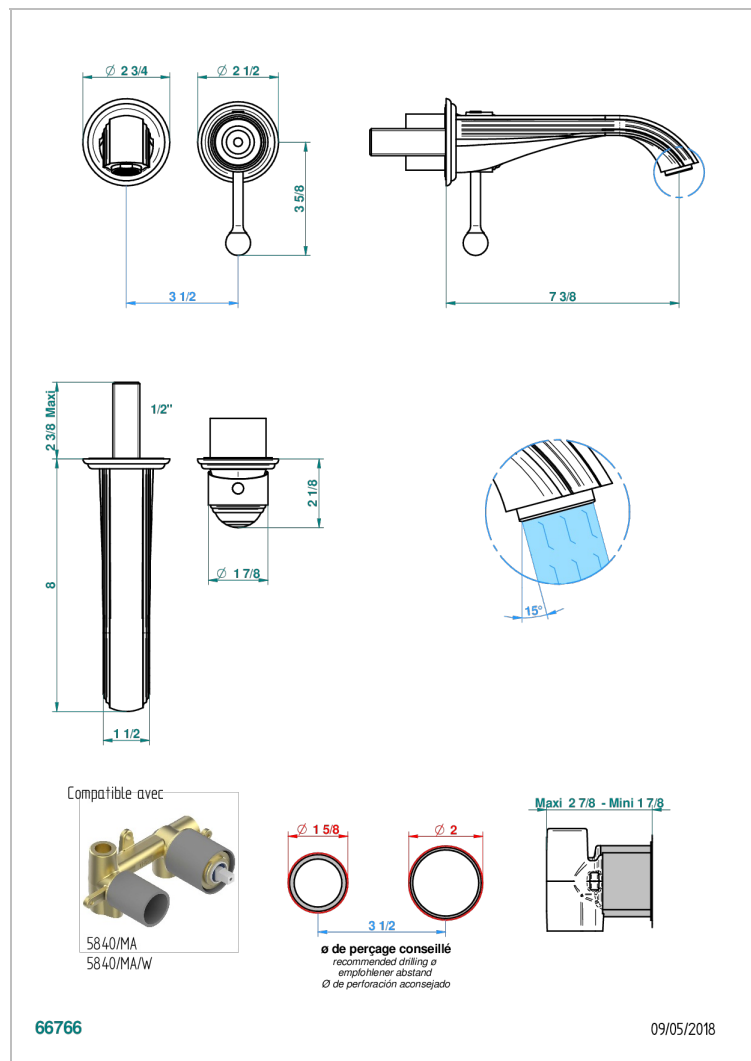

A7A-6541B

Trim only for Built-in basin mixer with spout (two x 1/2" inlets and one 1/2" outlet), without waste

## CHARACTERISTIC

- Ithaque Gold decor
- Trim only for Built-in basin mixer with spout (two x 1/2" inlets and one 1/2" outlet), without waste

## RELATED SKU'S

- Ref. G00-5840/MA/W Rough parts for concealed wall-mounted mixer with 1/2" outlet, for WC douche - WRAS approved