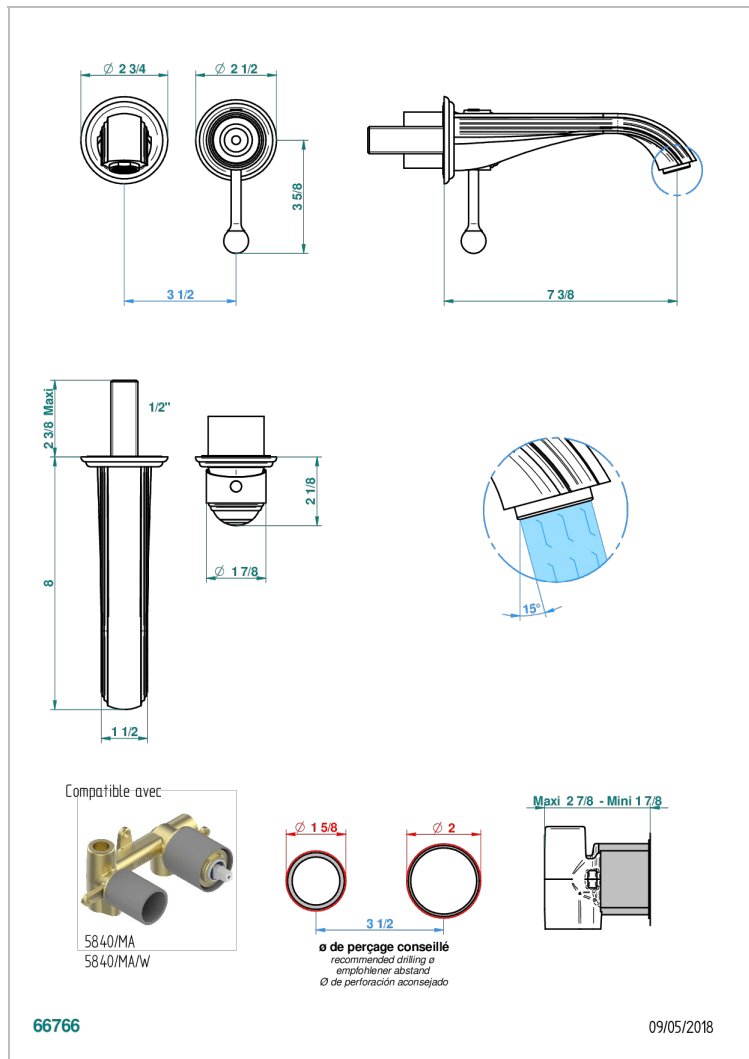

# ITHAQUE DECORACION EN ORO

A7A-6541B

Trim only for Built-in basin mixer with spout (two x 1/2" inlets and one 1/2" outlet), without waste

## CARACTERÍSTICAS

- Ithaque decoración en oro
- Trim only for Built-in basin mixer with spout (two x 1/2" inlets and one 1/2" outlet), without waste

## PRODUCTOS RELACIONADOS

- Ref. G00-5840/MA Parte empotrada para mezclador mural con salida hembra 1/2