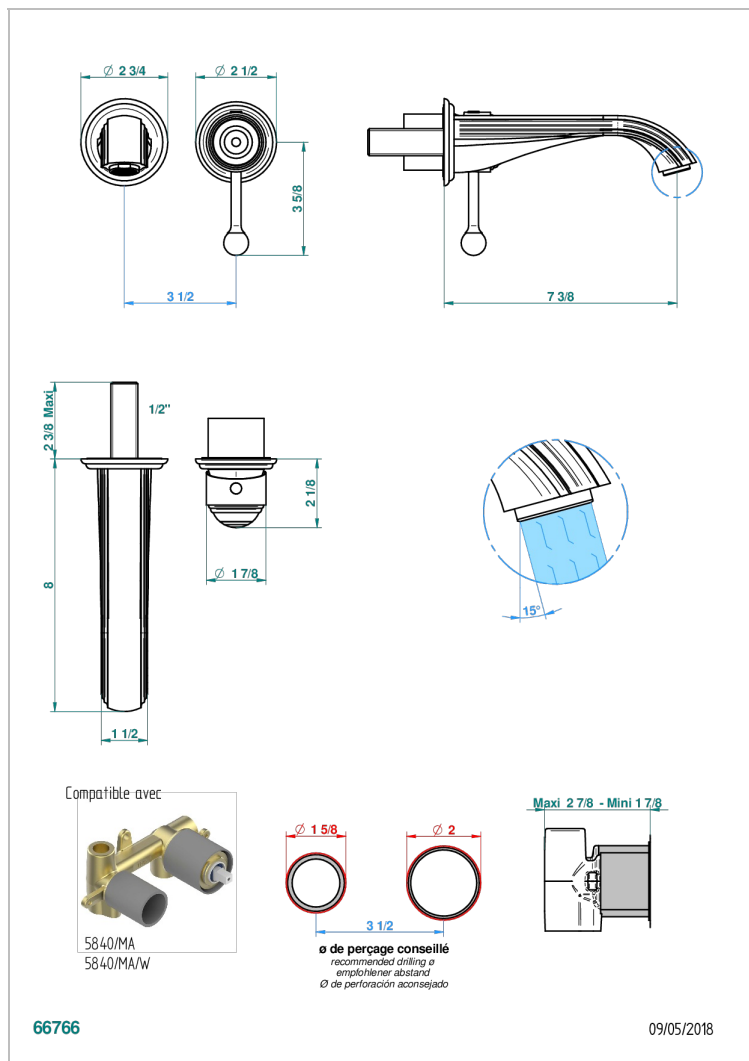

A7A-6541B

Trim only for Built-in basin mixer with spout (two x 1/2" inlets and one 1/2" outlet), without waste

CHARACTERISTIC

- Ithaque Gold decor
- Trim only for Built-in basin mixer with spout (two x 1/2" inlets and one 1/2" outlet), without waste

RELATED SKU'S

- Ref. G00-5840/MA Rough parts for concealed wall-mounted mixer with 1/2" outlet

AVAILABLE FINITIONS

Antique nickel - H28
 Black ceram - D30
 Blush PVD - H62
 Brass color PVD - H49
 Brown bronze color PVD - F33
 Gold color PVD - H52

Nickel color PVD - H55
 Polished chrome (color finish) - A02
 Polished chrome / Polished gold (color finish) - G02
 Polished gold (color finish) - F01
 Polished nickel - B01
 Soft gold - F30

Soft matt gold - F31
 Umber PVD - H66
 Varnished matt antique red copper (color finish) - H07